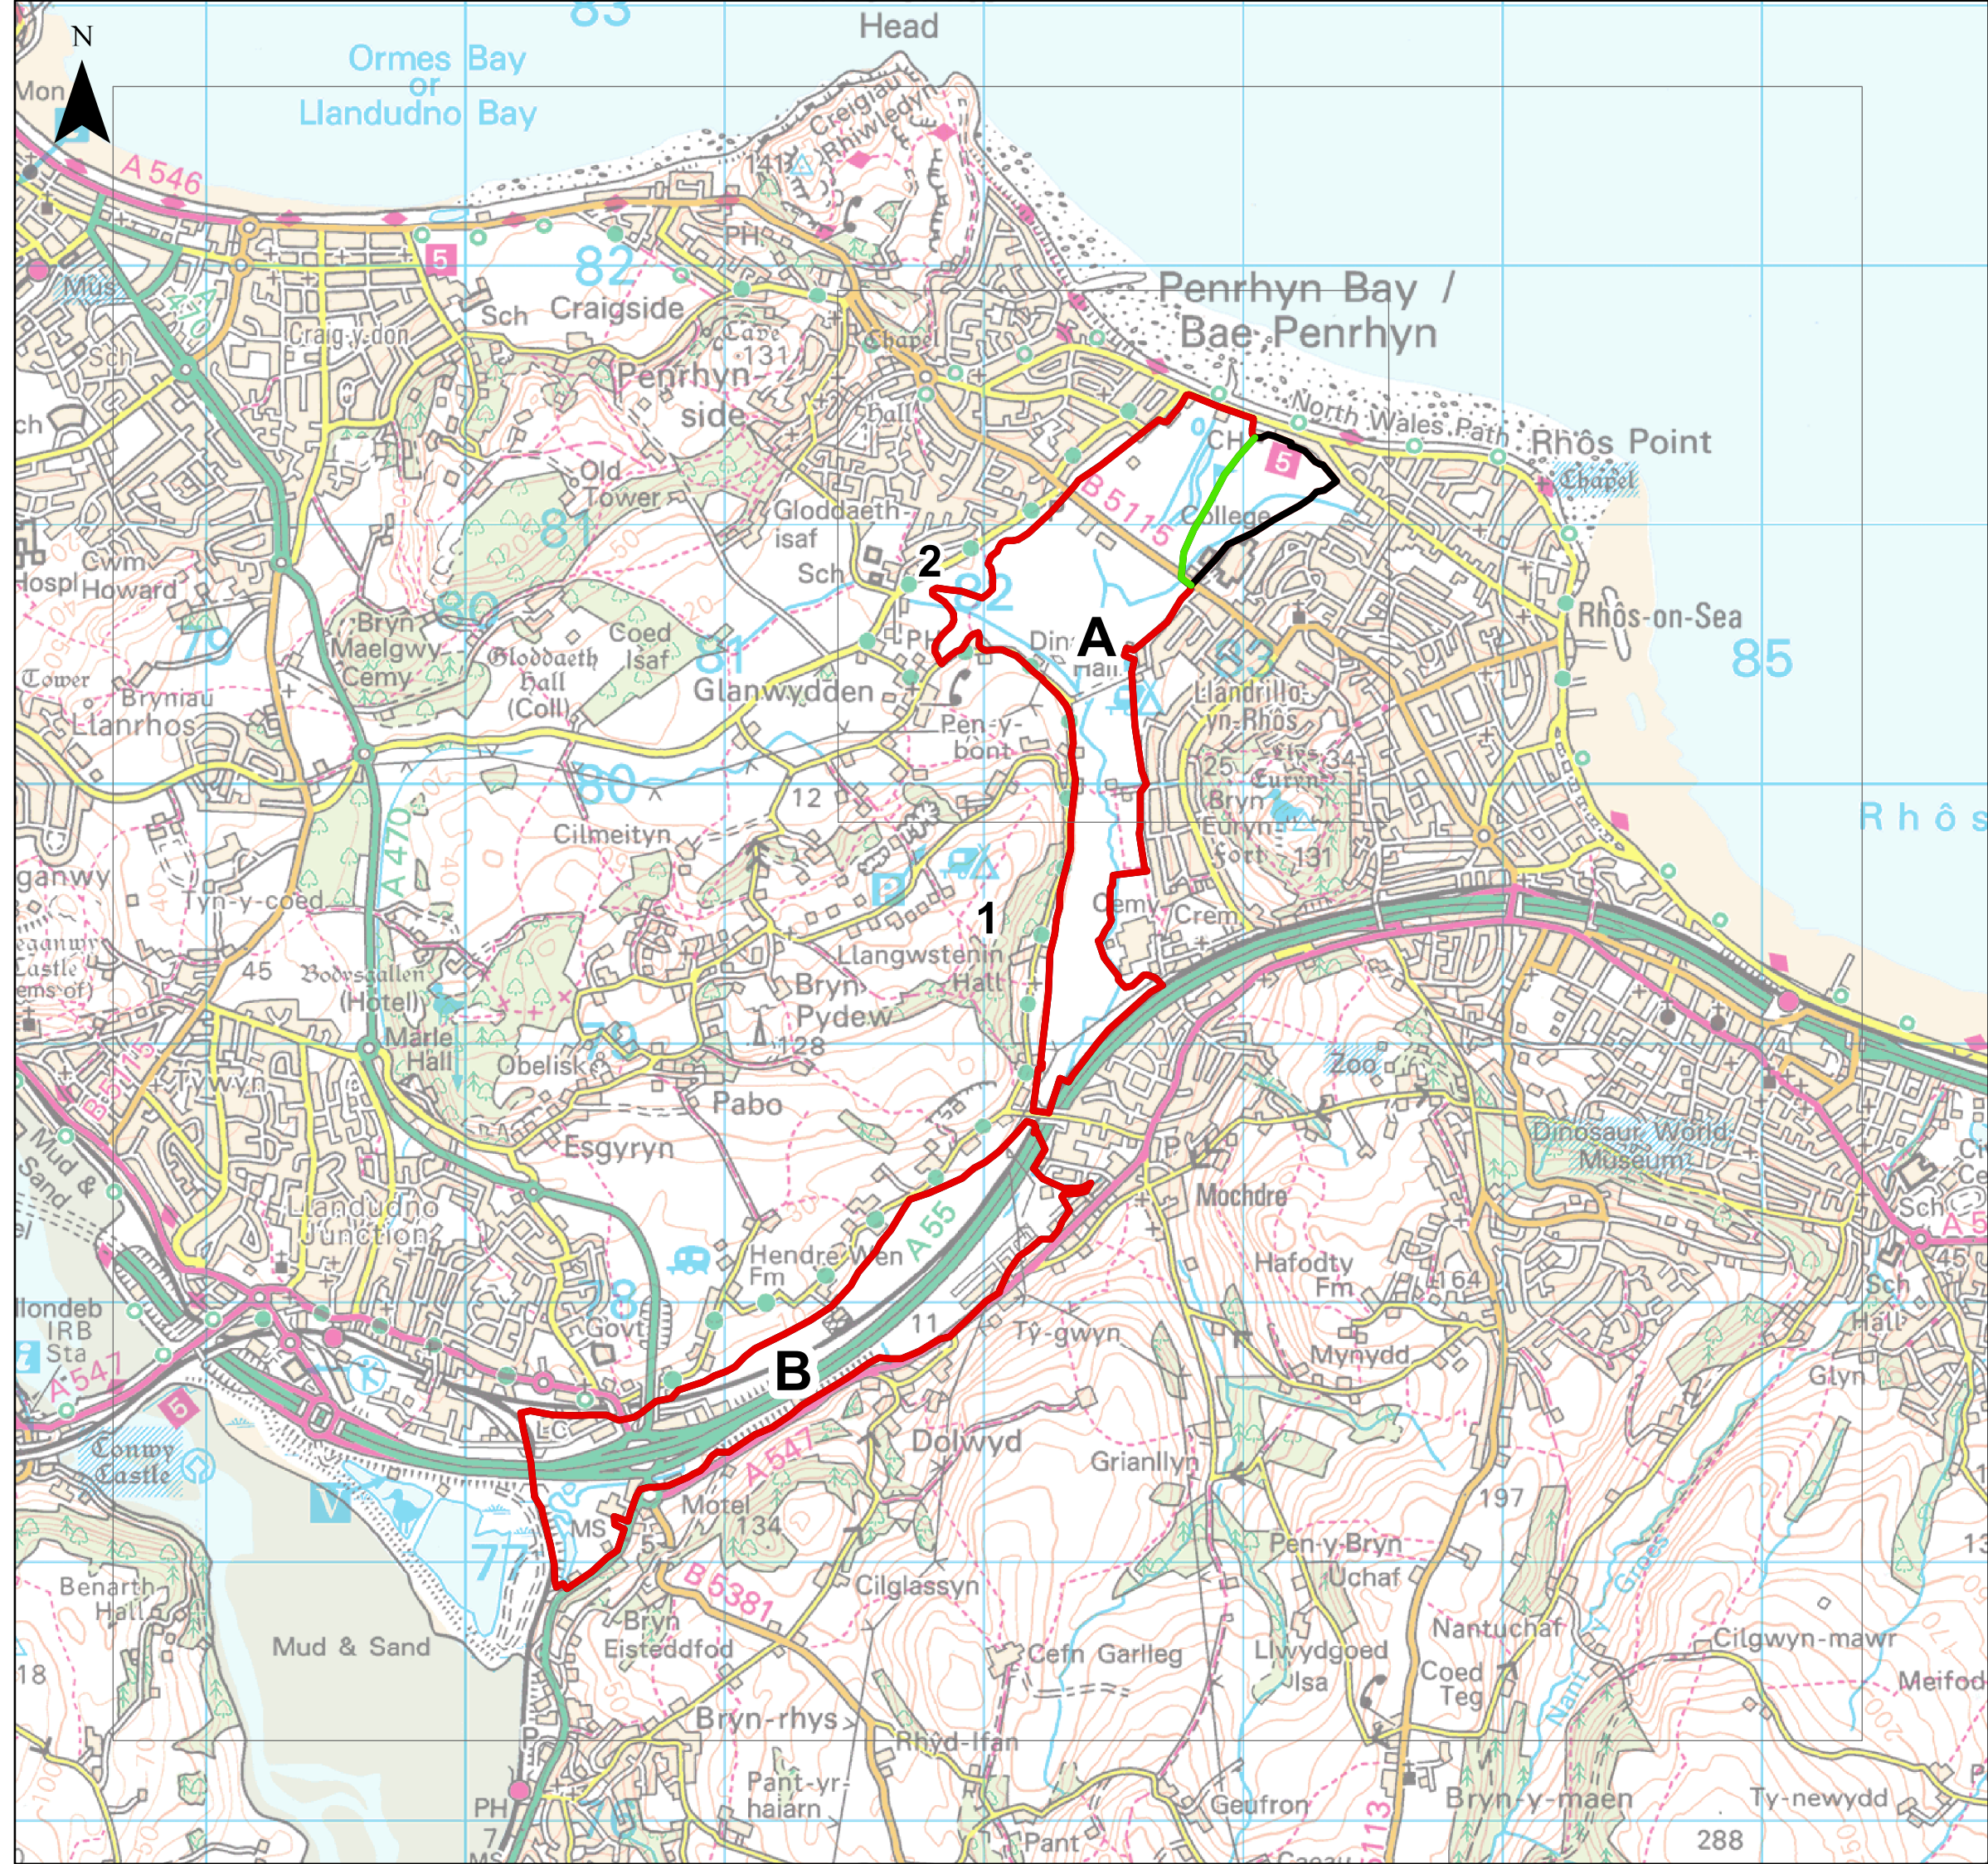

# Afon Ganol IDD

-  Original IDD Boundary
-  Removed IDD Boundary
-  New IDD Boundary
-  Zoom Area

IDD Boundary Review  
Produced 06/02/2017  
Contains Ordnance Survey data.  
© Crown copyright and database right 2017