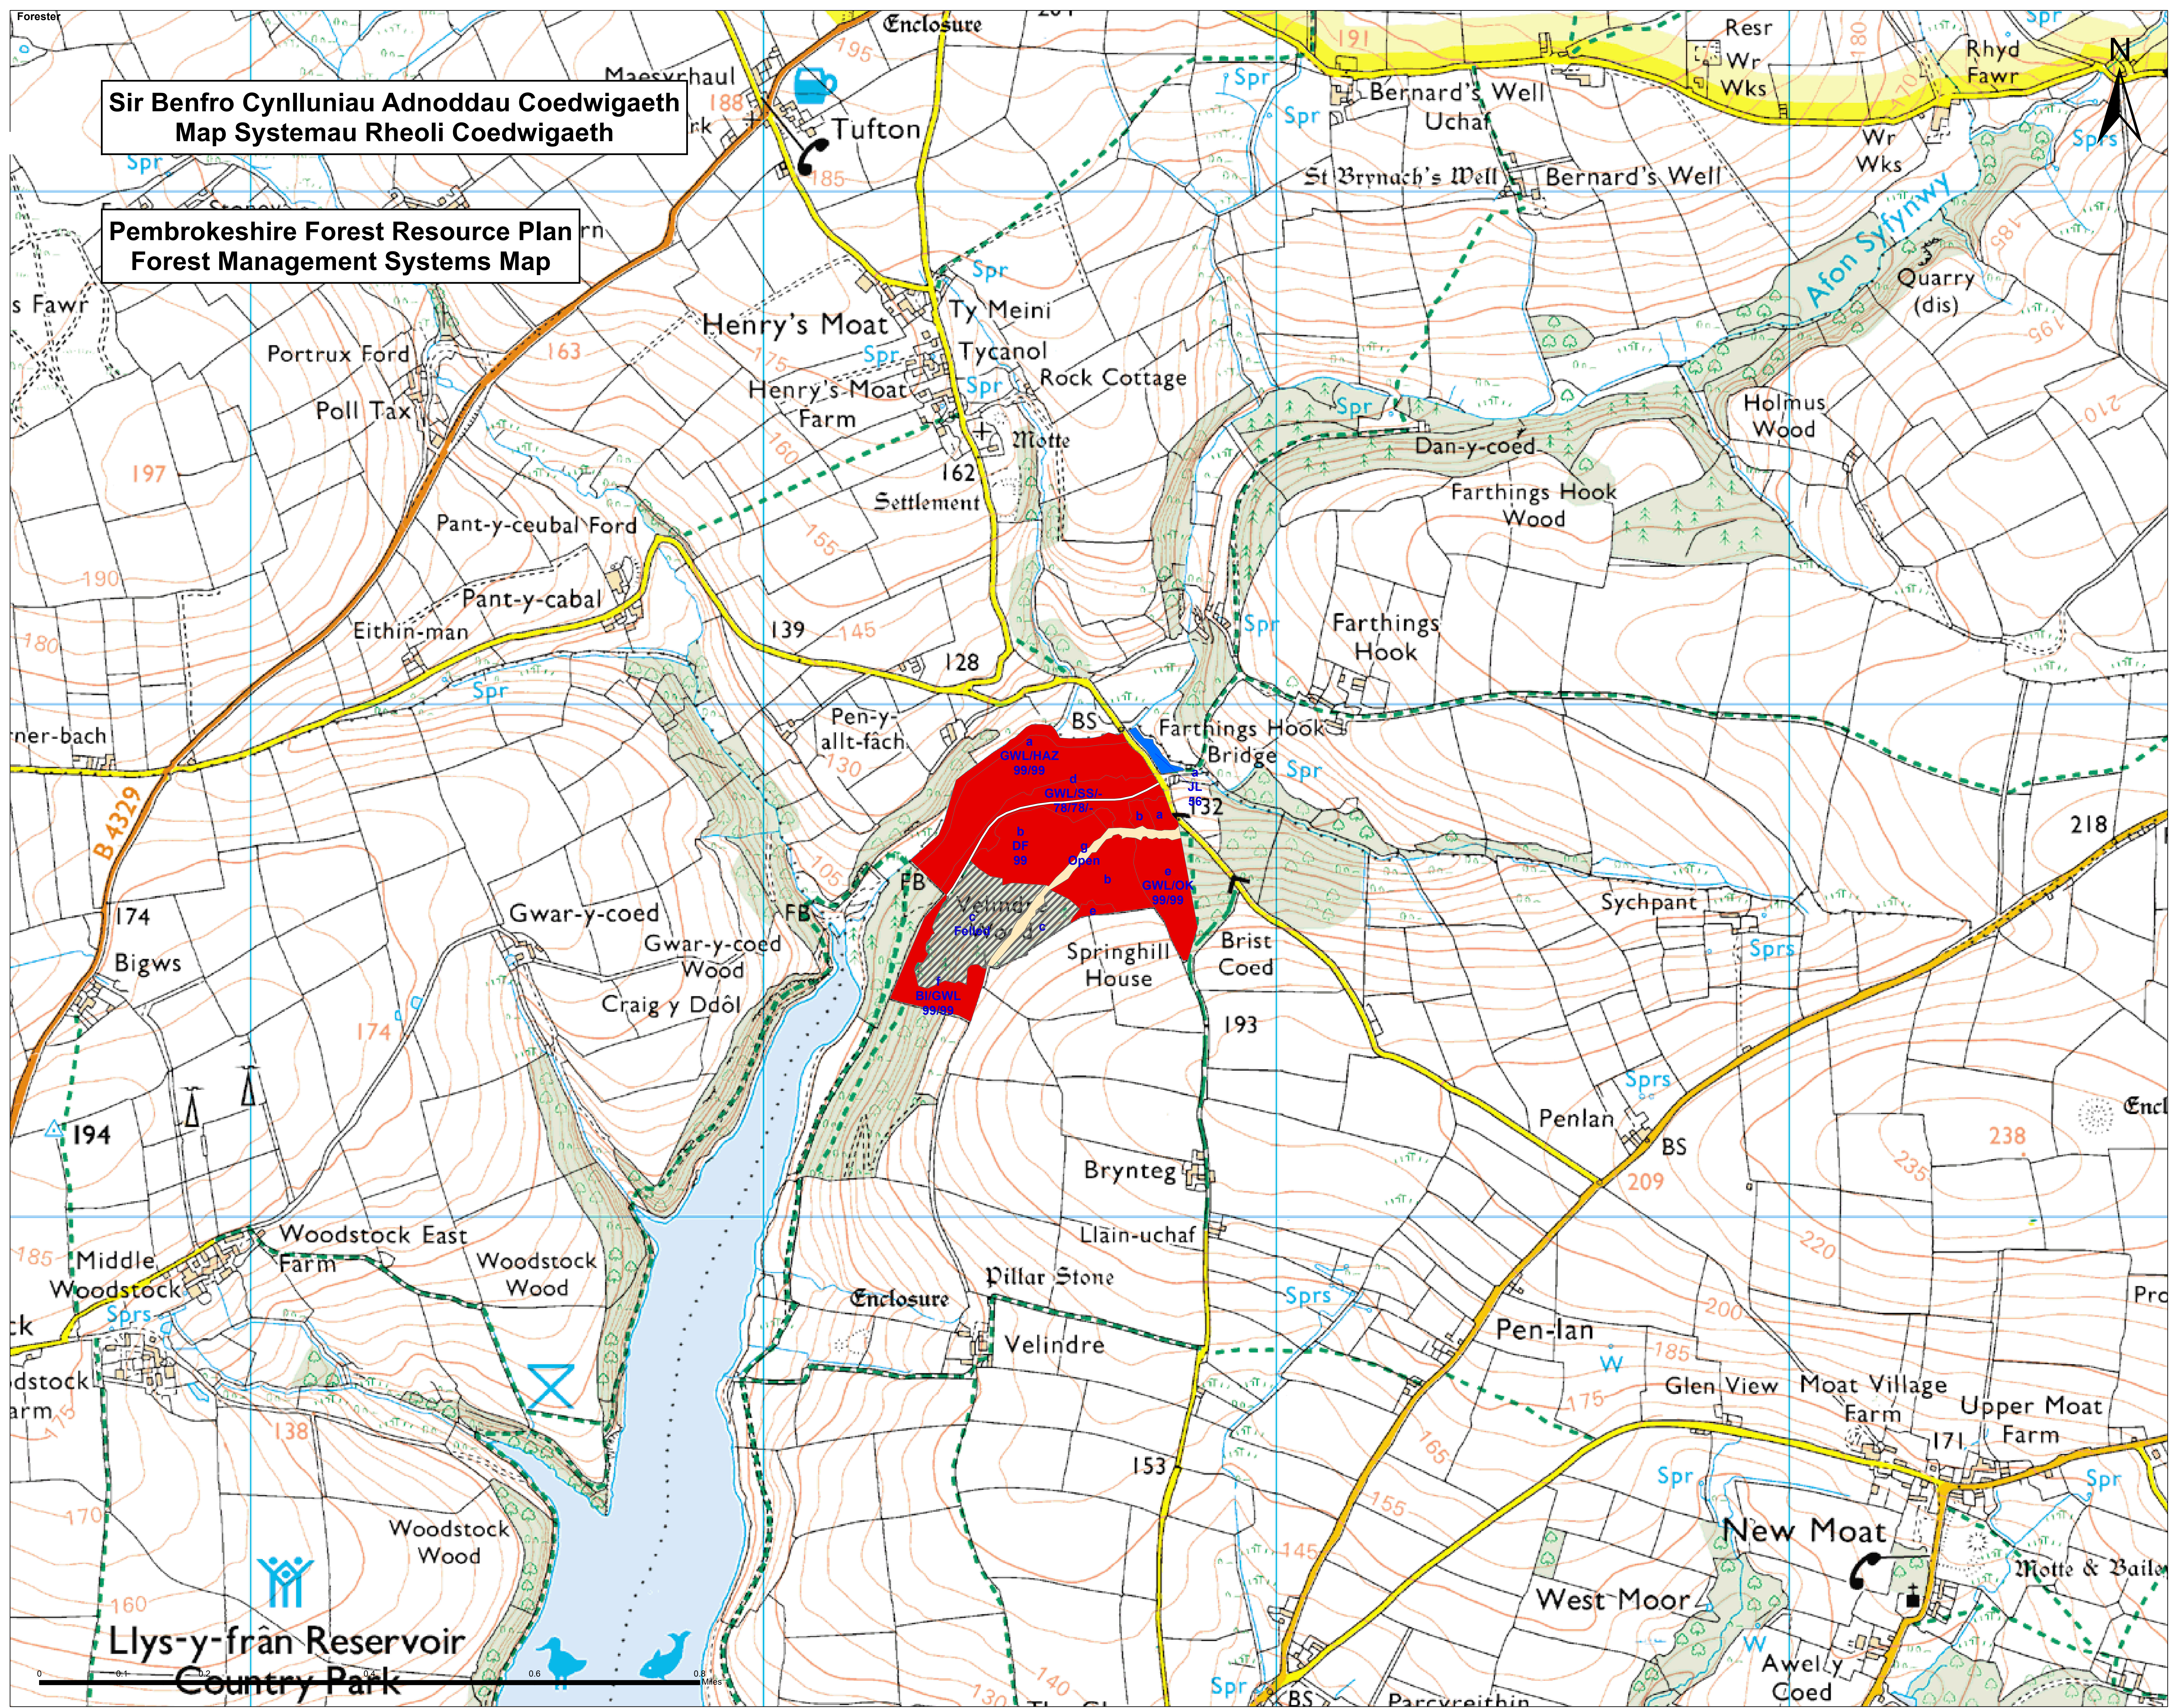

**Sir Benfro Cynlluniau Adnoddau Coedwigaeth  
 Map Systemau Rheoli Coedwigaeth**

**Pembrokeshire Forest Resource Plan  
 Forest Management Systems Map**

**Legend**

- Road Segments
- Map 2**
- Forest Management Systems**
  - 2017-21
  - 2022-26
  - 2027-31
  - 2032-36
  - 2037-41
  - 2042-46
- Unassigned Management
- Low Impact Silviculture
- Minimum Intervention
- Natural Reserve
- Long Term Retention
- Recently Felled
- Open Land
- Sub-Compartments

**Llys-y-frân Reservoir  
 Country Park**