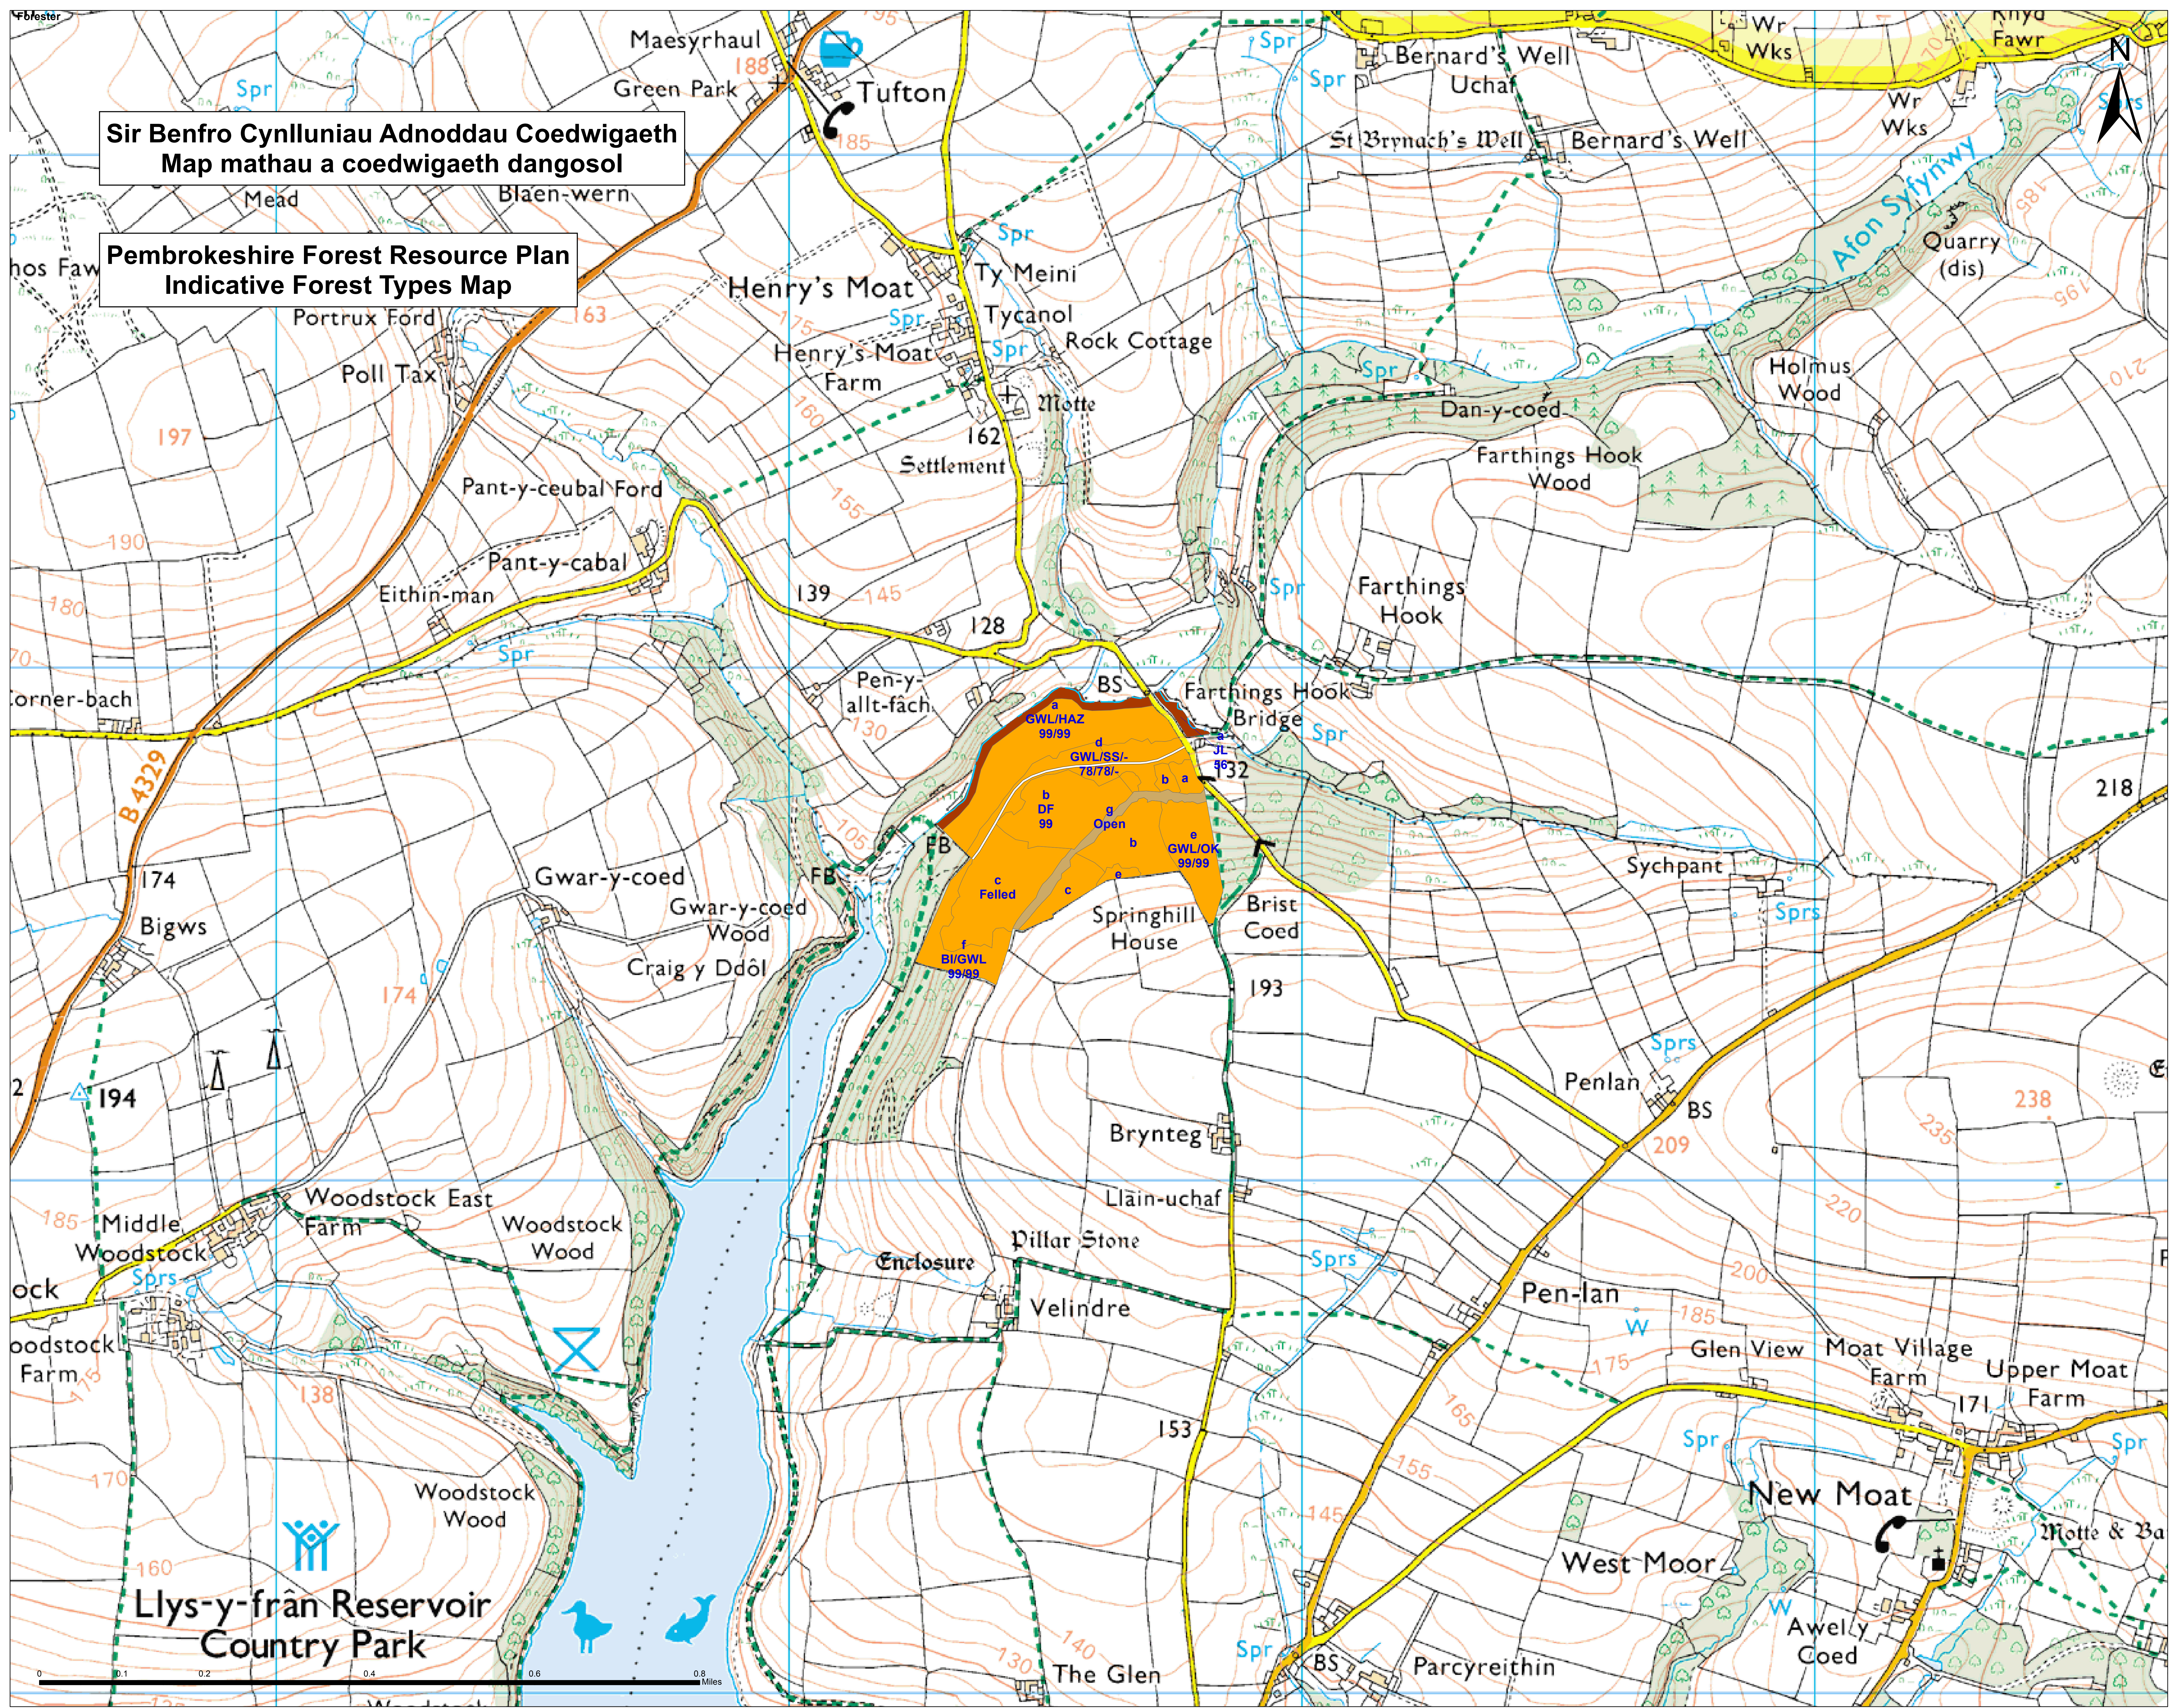

Sir Benfro Cynlluniau Adnoddau Coedwigaeth
 Map mathau a coedwigaeth dangosol

Pembrokeshire Forest Resource Plan
 Indicative Forest Types Map

Legend

- Road Segments
- Map 3**
- Indicative Forest Types**
 - Riparian Woodland
 - Mixed Woodland Predominately Broadleaf
 - Mixed Woodland Predominately Conifer
 - Upland Wales - Lower exposure
 - Upland Wales - Higher exposure
 - Successional Woodland
 - Open Land
 - Other Land
 - Water Courses
 - Sub-Compartments

Llys-y-frân Reservoir
 Country Park