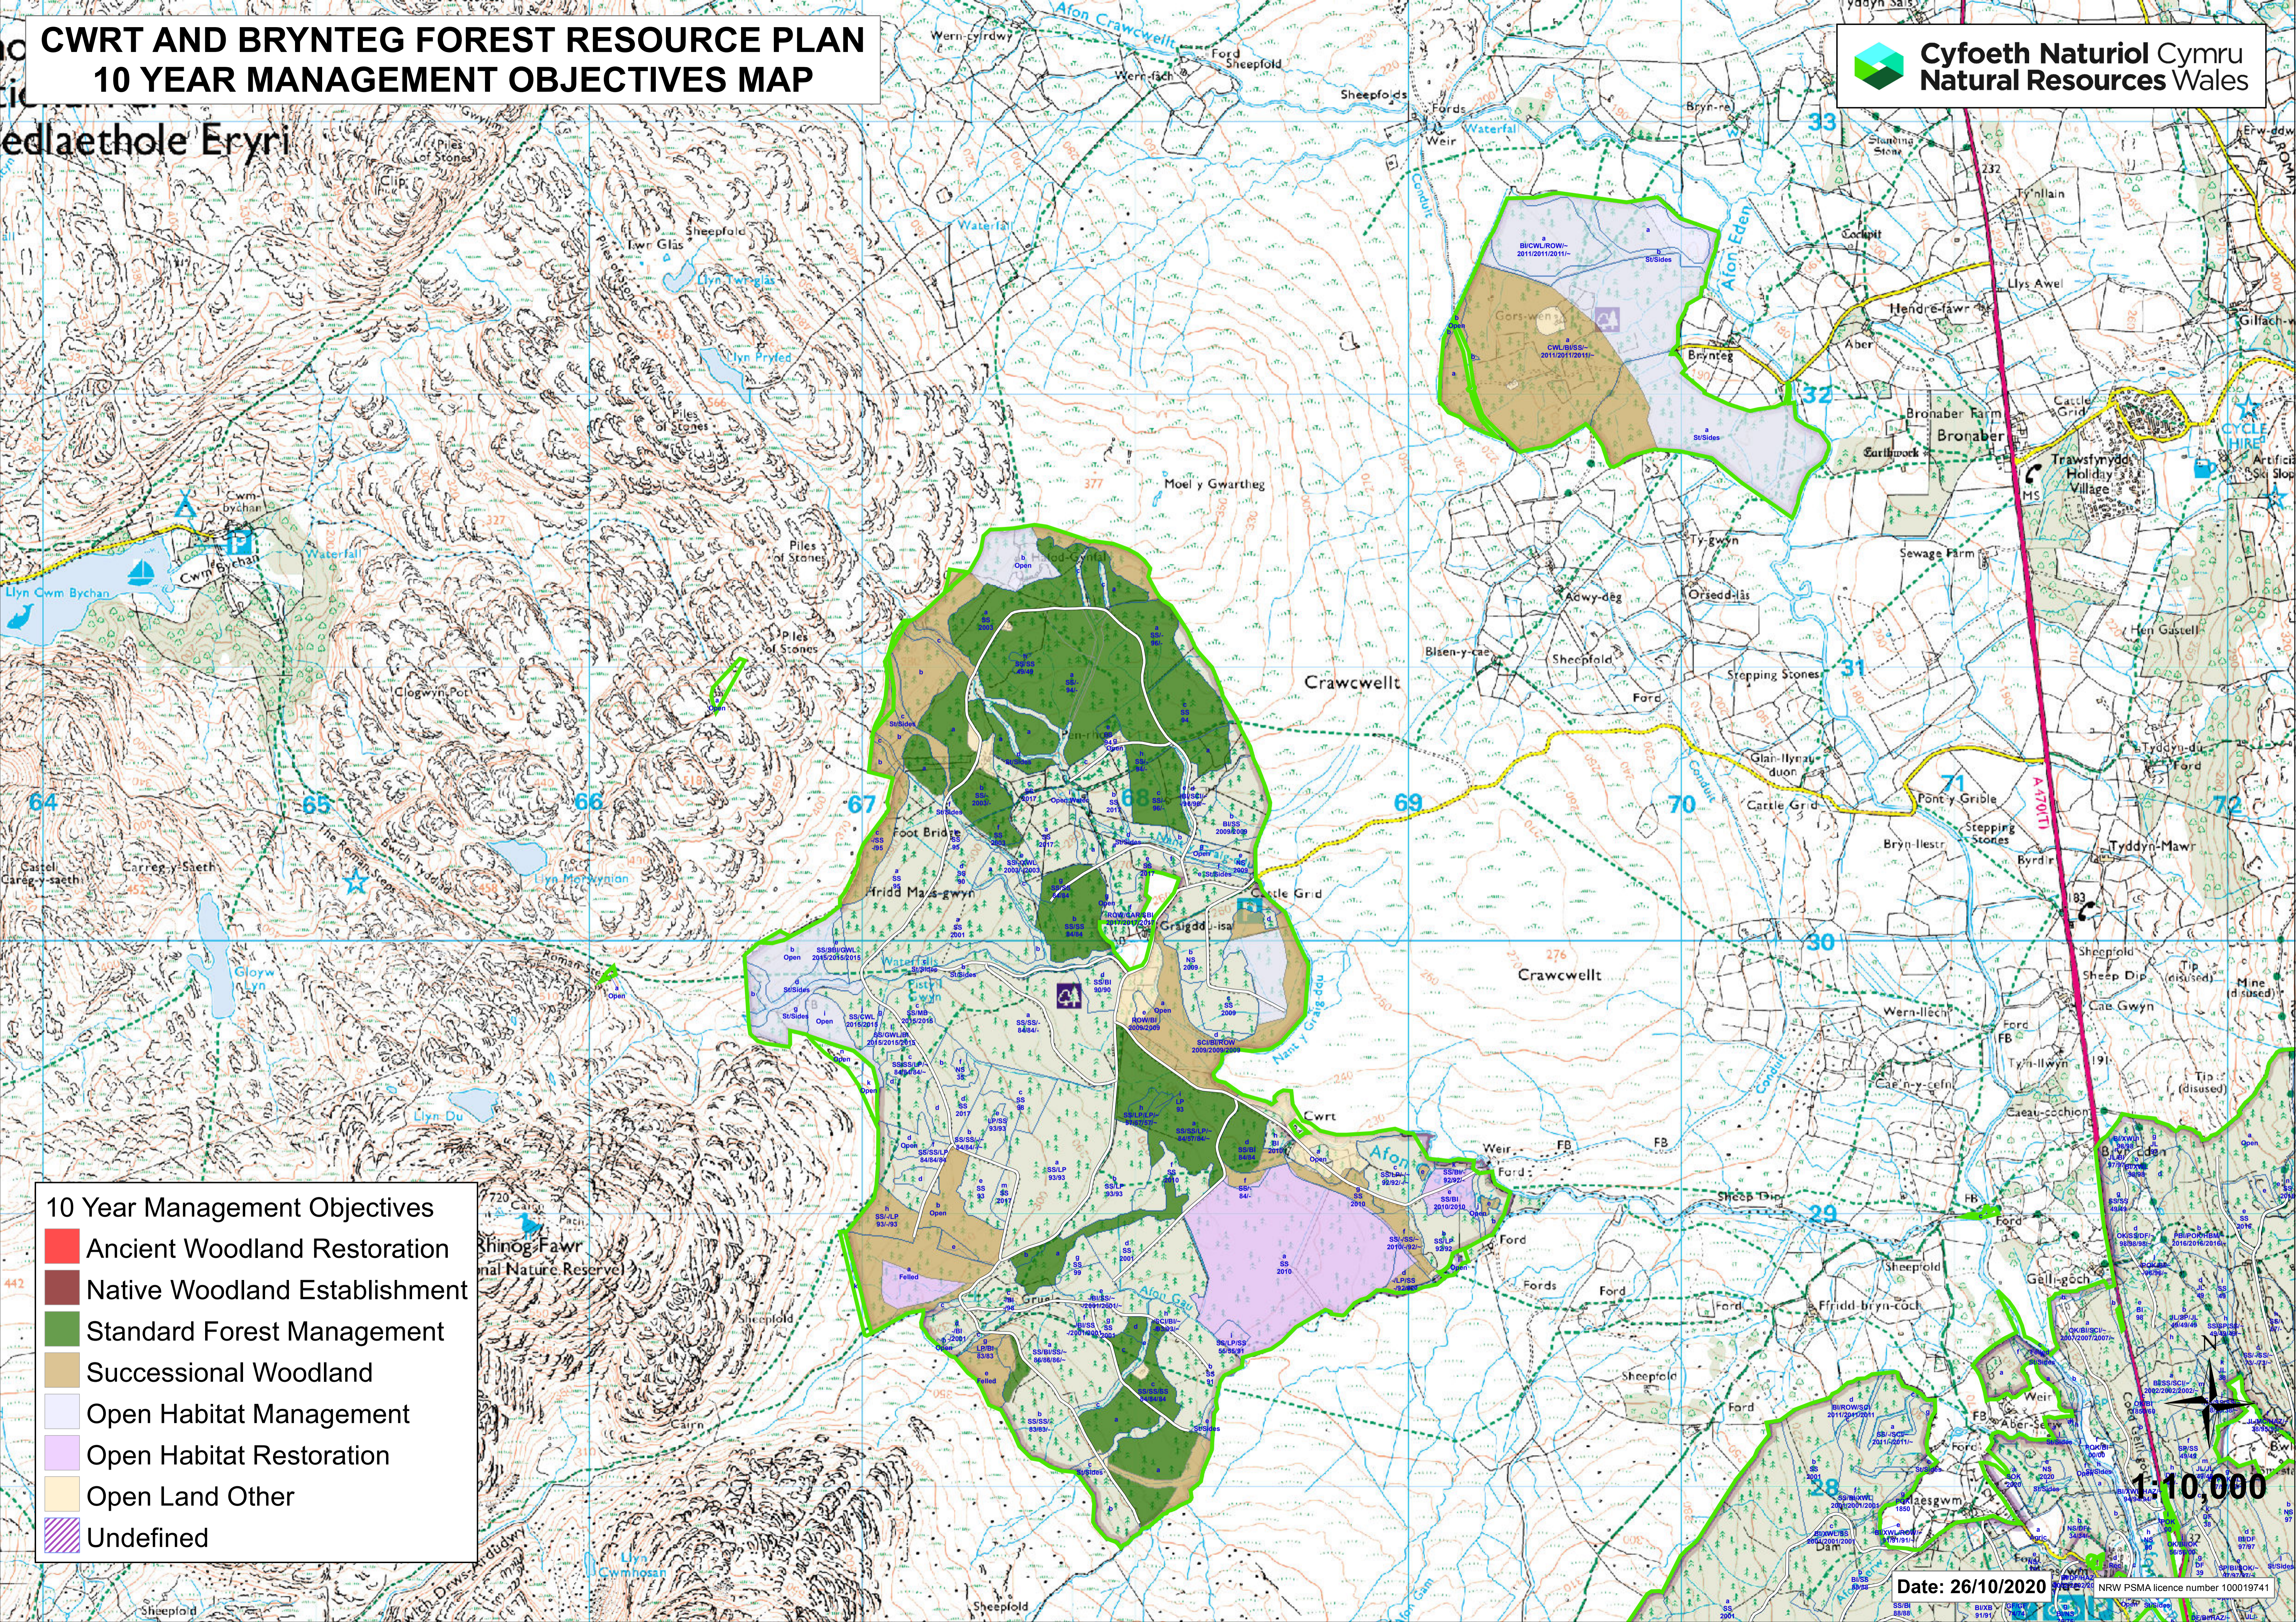

CWRT AND BRYNTEG FOREST RESOURCE PLAN 10 YEAR MANAGEMENT OBJECTIVES MAP

edlaethole Eryri

- 10 Year Management Objectives**
- Ancient Woodland Restoration
 - Native Woodland Establishment
 - Standard Forest Management
 - Successional Woodland
 - Open Habitat Management
 - Open Habitat Restoration
 - Open Land Other
 - Undefined