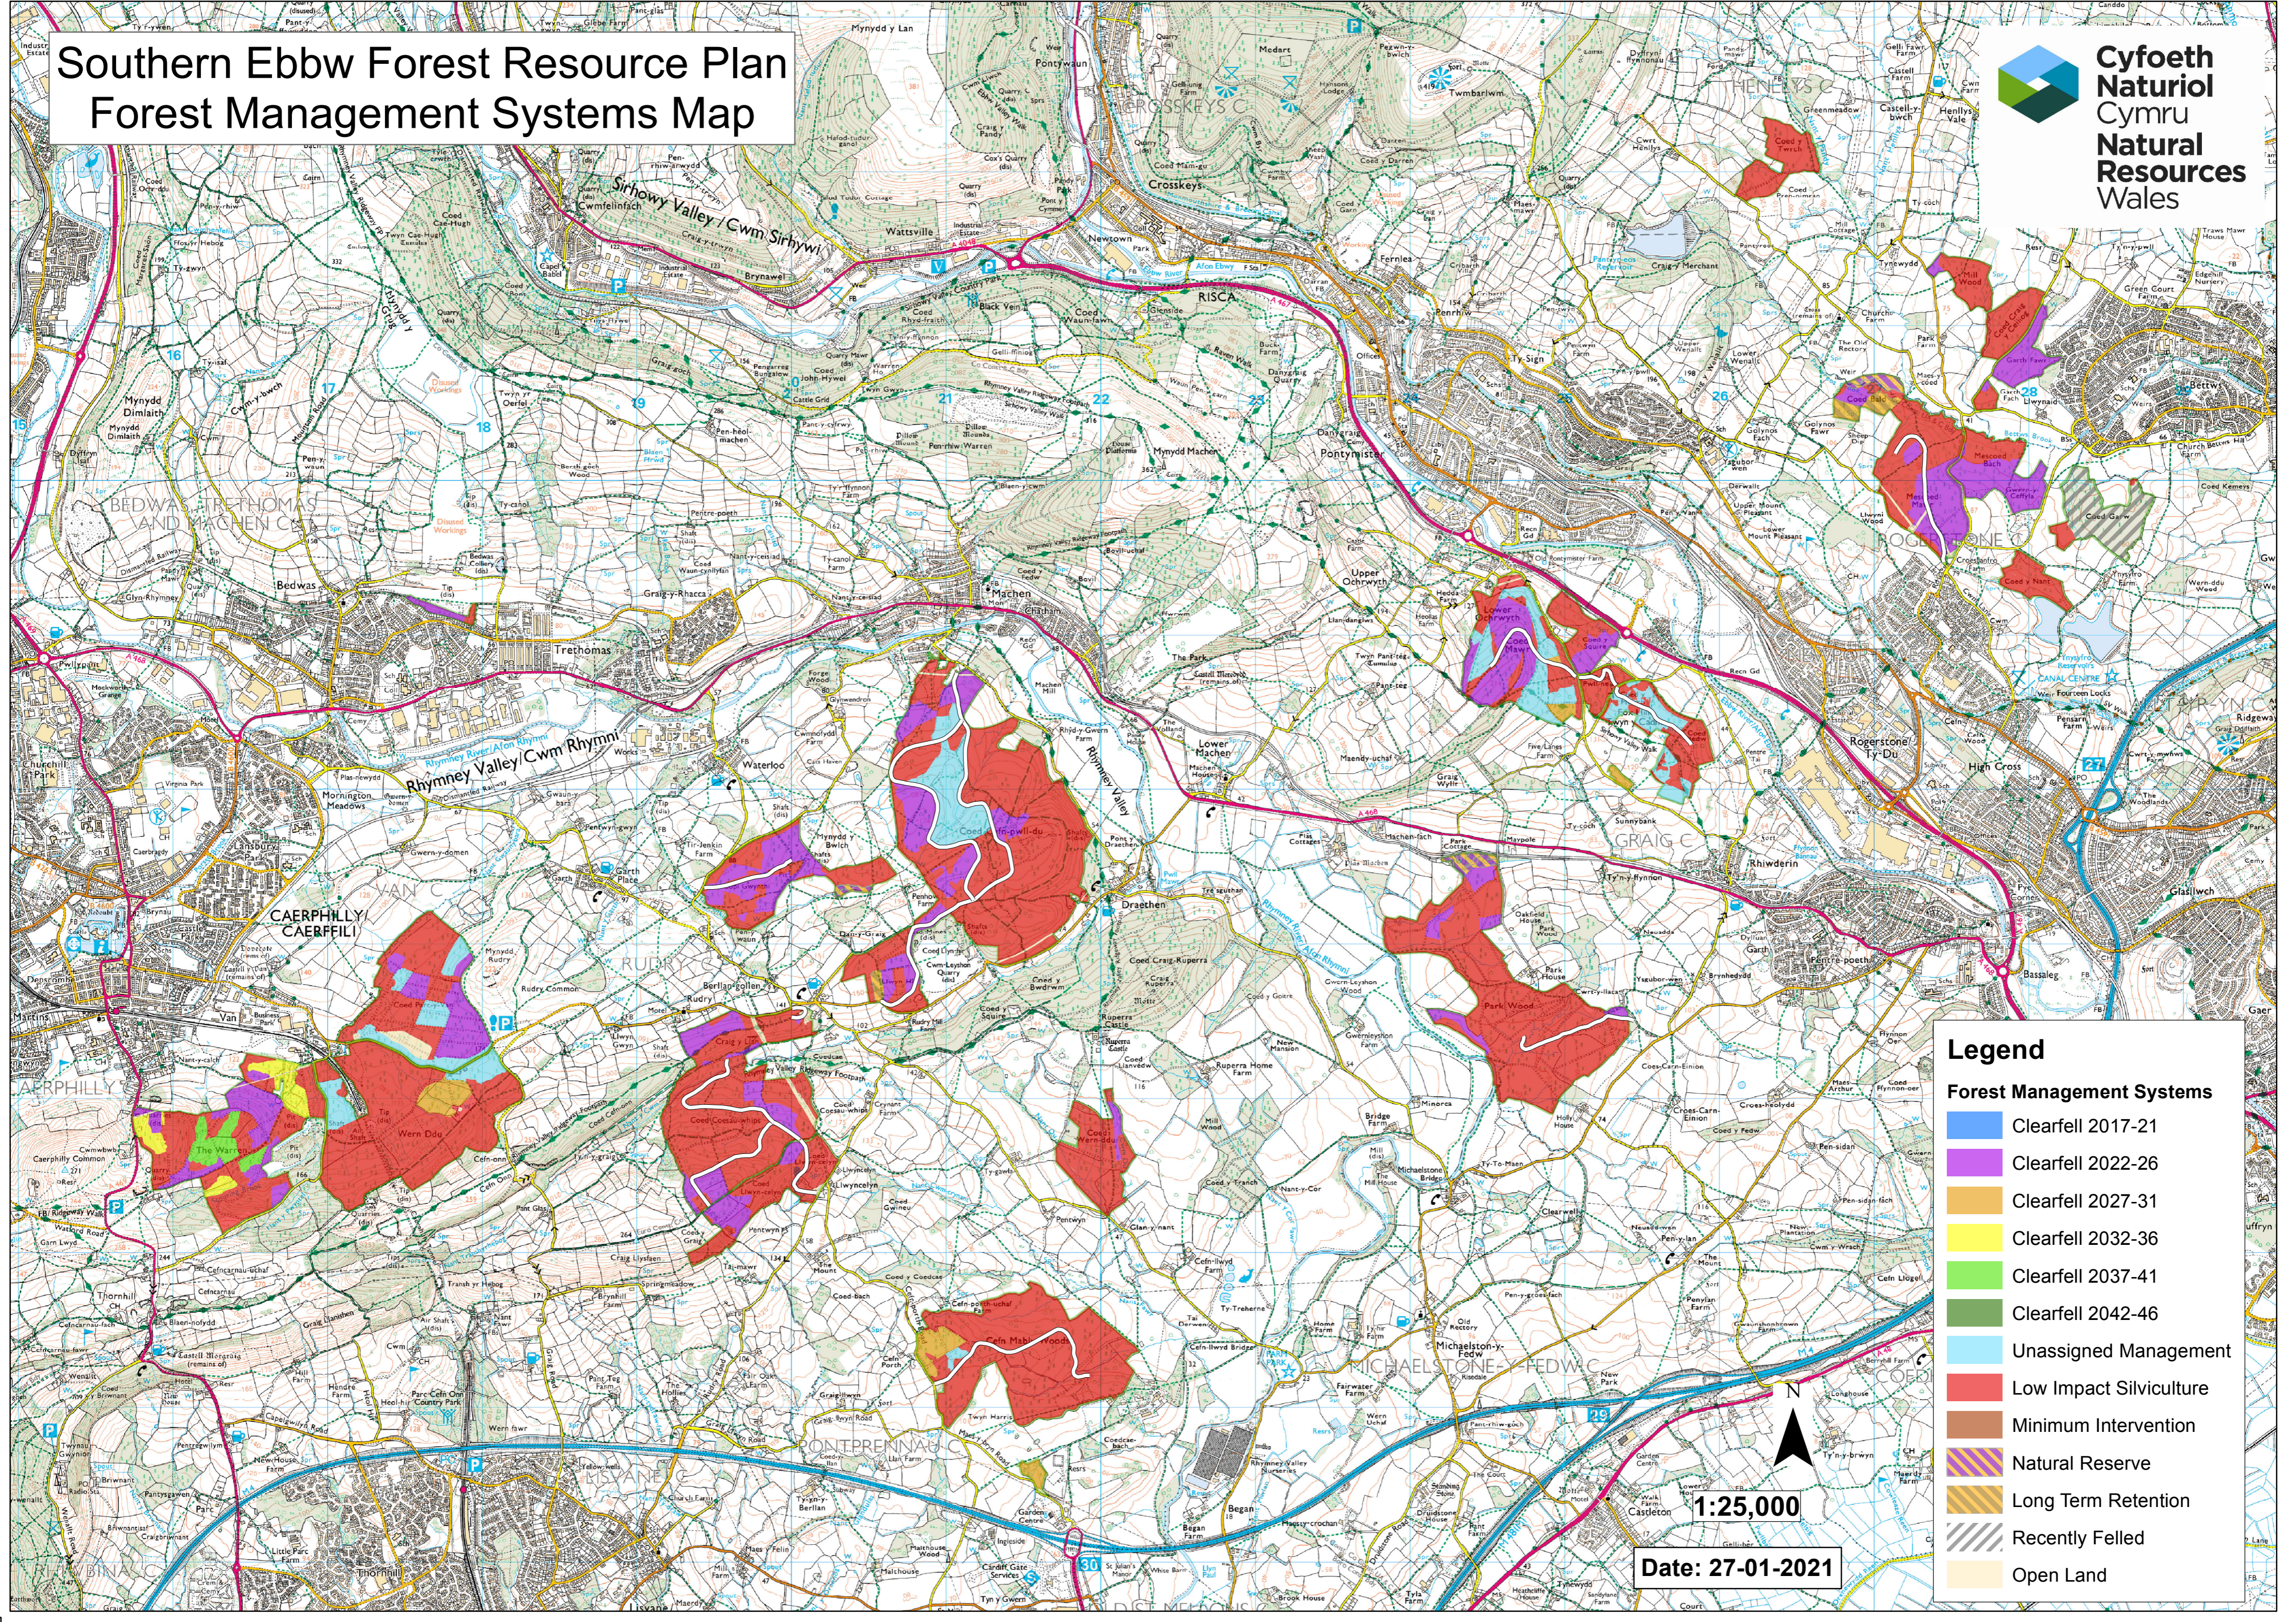

Southern Ebbw Forest Resource Plan Forest Management Systems Map

Legend

Forest Management Systems

- Clearfell 2017-21
- Clearfell 2022-26
- Clearfell 2027-31
- Clearfell 2032-36
- Clearfell 2037-41
- Clearfell 2042-46
- Unassigned Management
- Low Impact Silviculture
- Minimum Intervention
- Natural Reserve
- Long Term Retention
- Recently Felled
- Open Land

1:25,000
Date: 27-01-2021