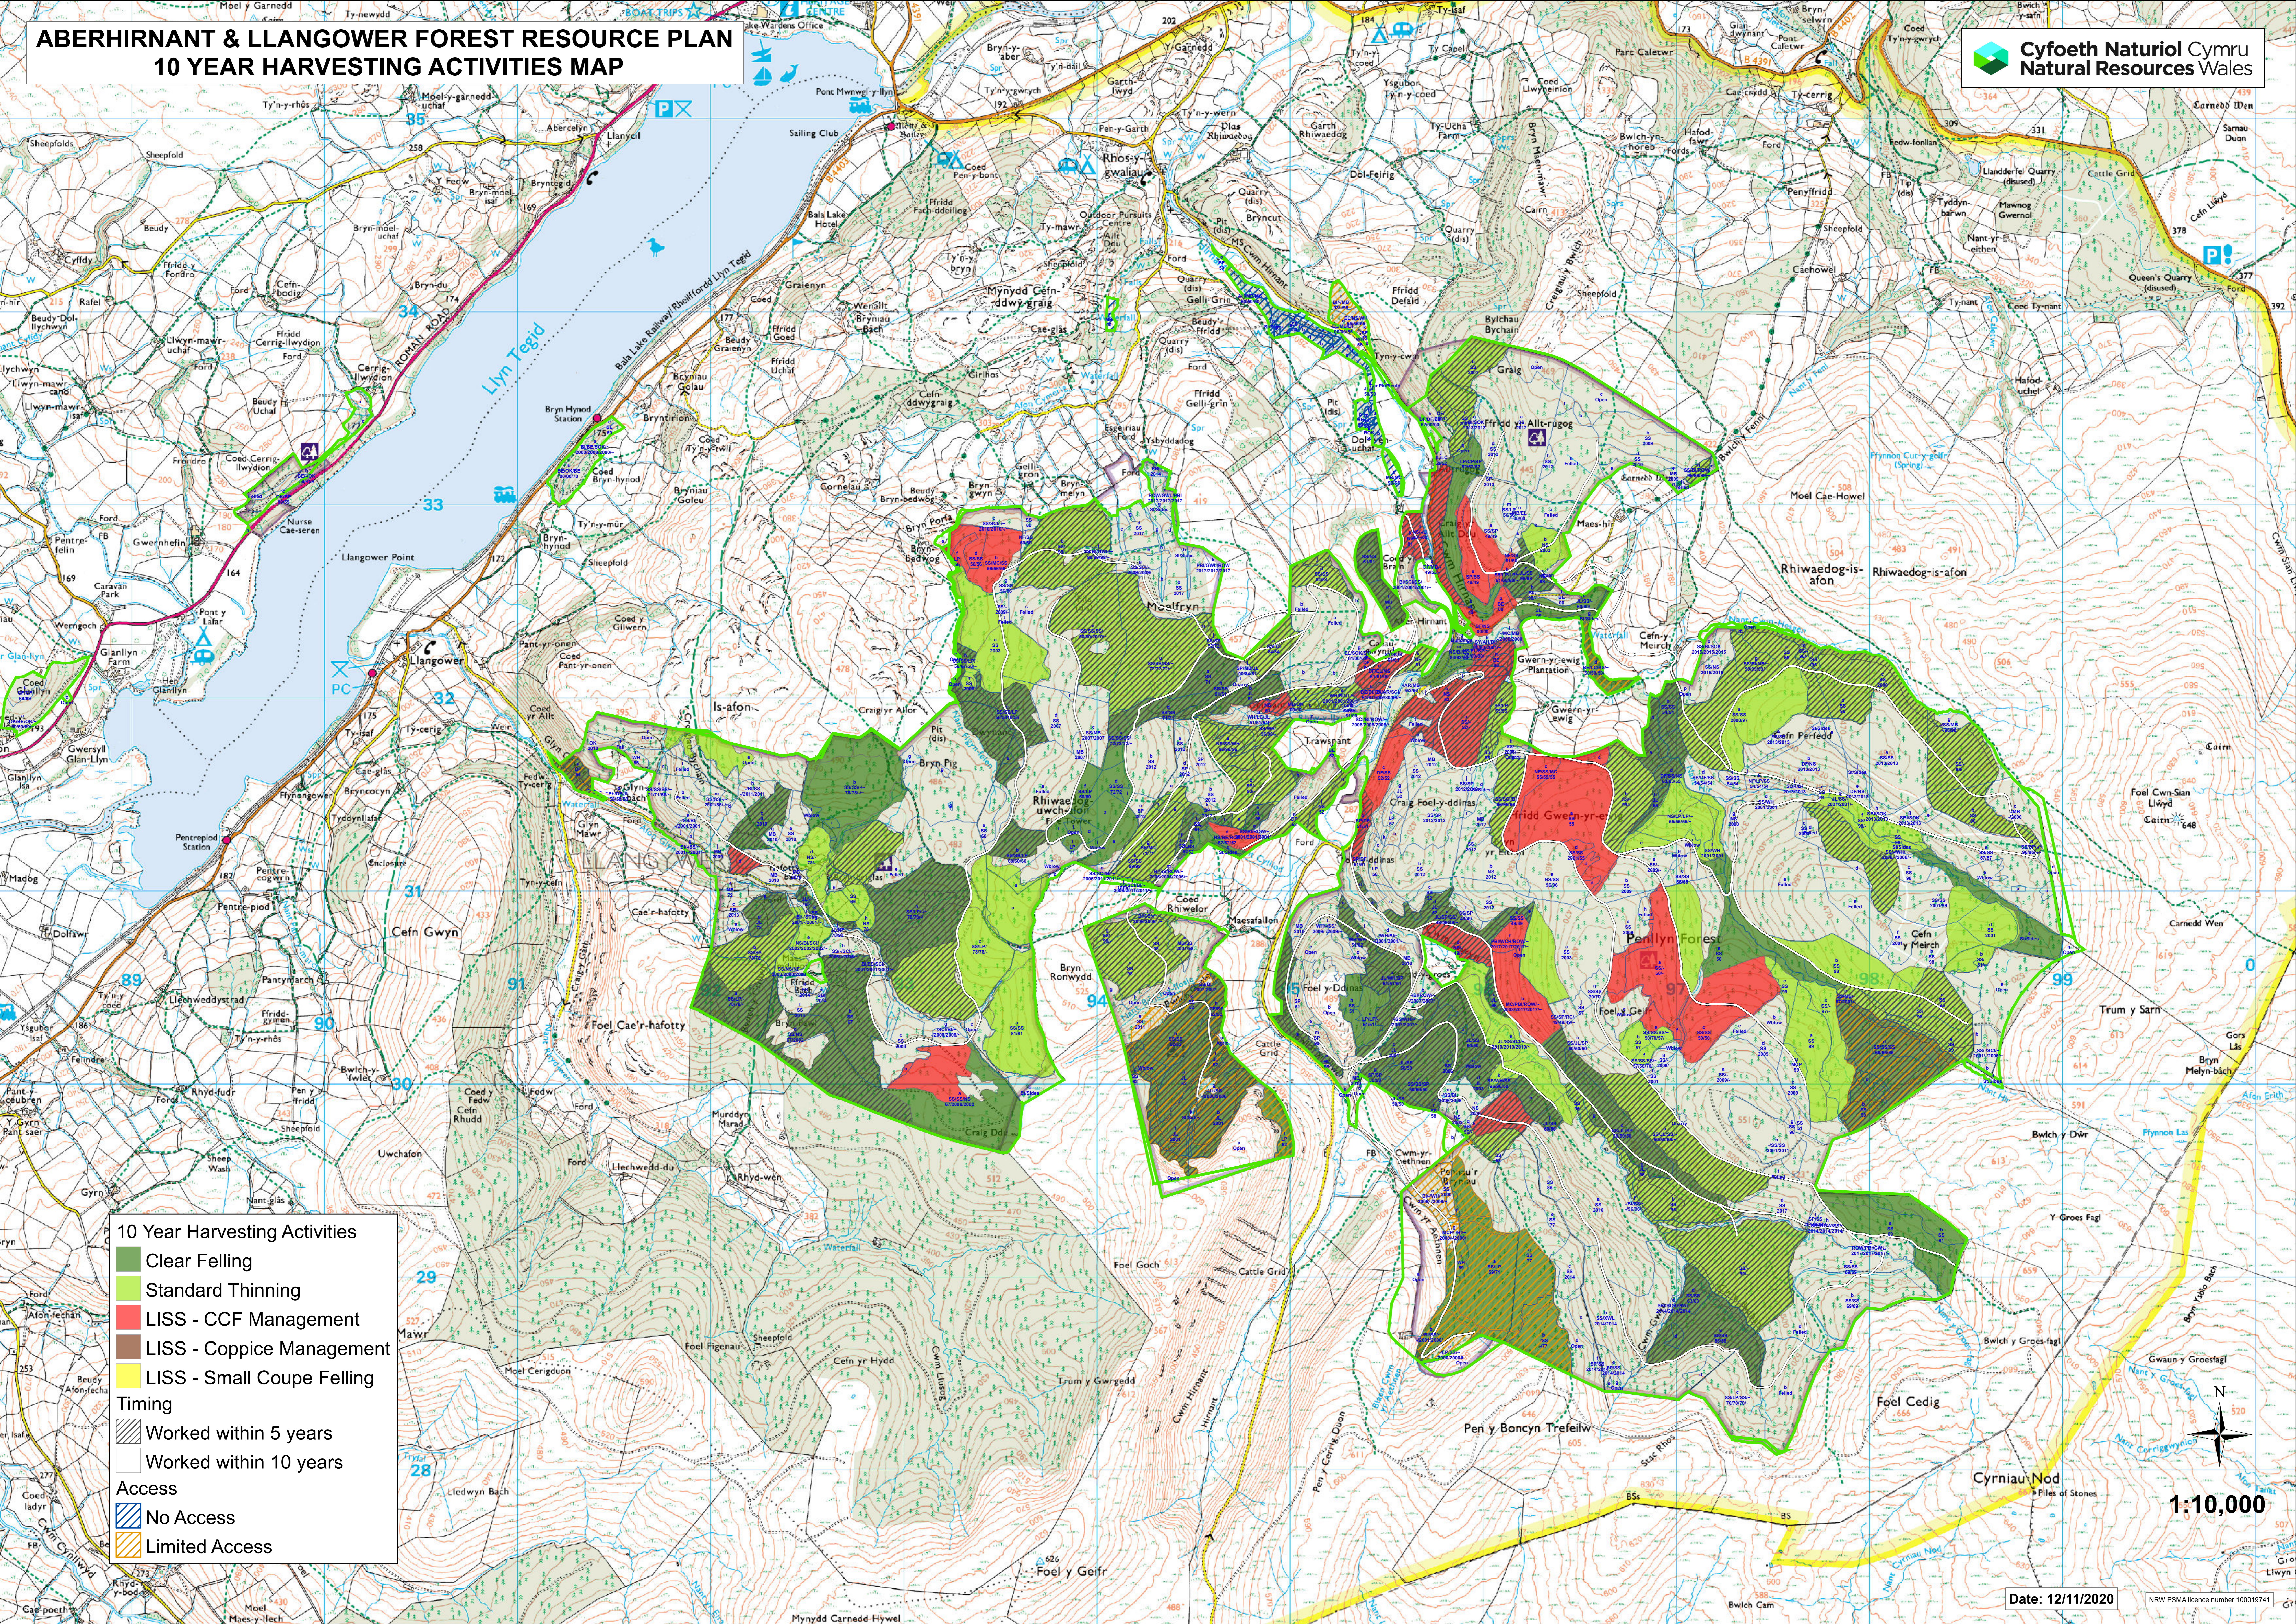

ABERHIRNANT & LLANGOWER FOREST RESOURCE PLAN 10 YEAR HARVESTING ACTIVITIES MAP

10 Year Harvesting Activities

- Clear Felling
- Standard Thinning
- LISS - CCF Management
- LISS - Coppice Management
- LISS - Small Coupe Felling

Timing

- Worked within 5 years
- Worked within 10 years

Access

- No Access
- Limited Access