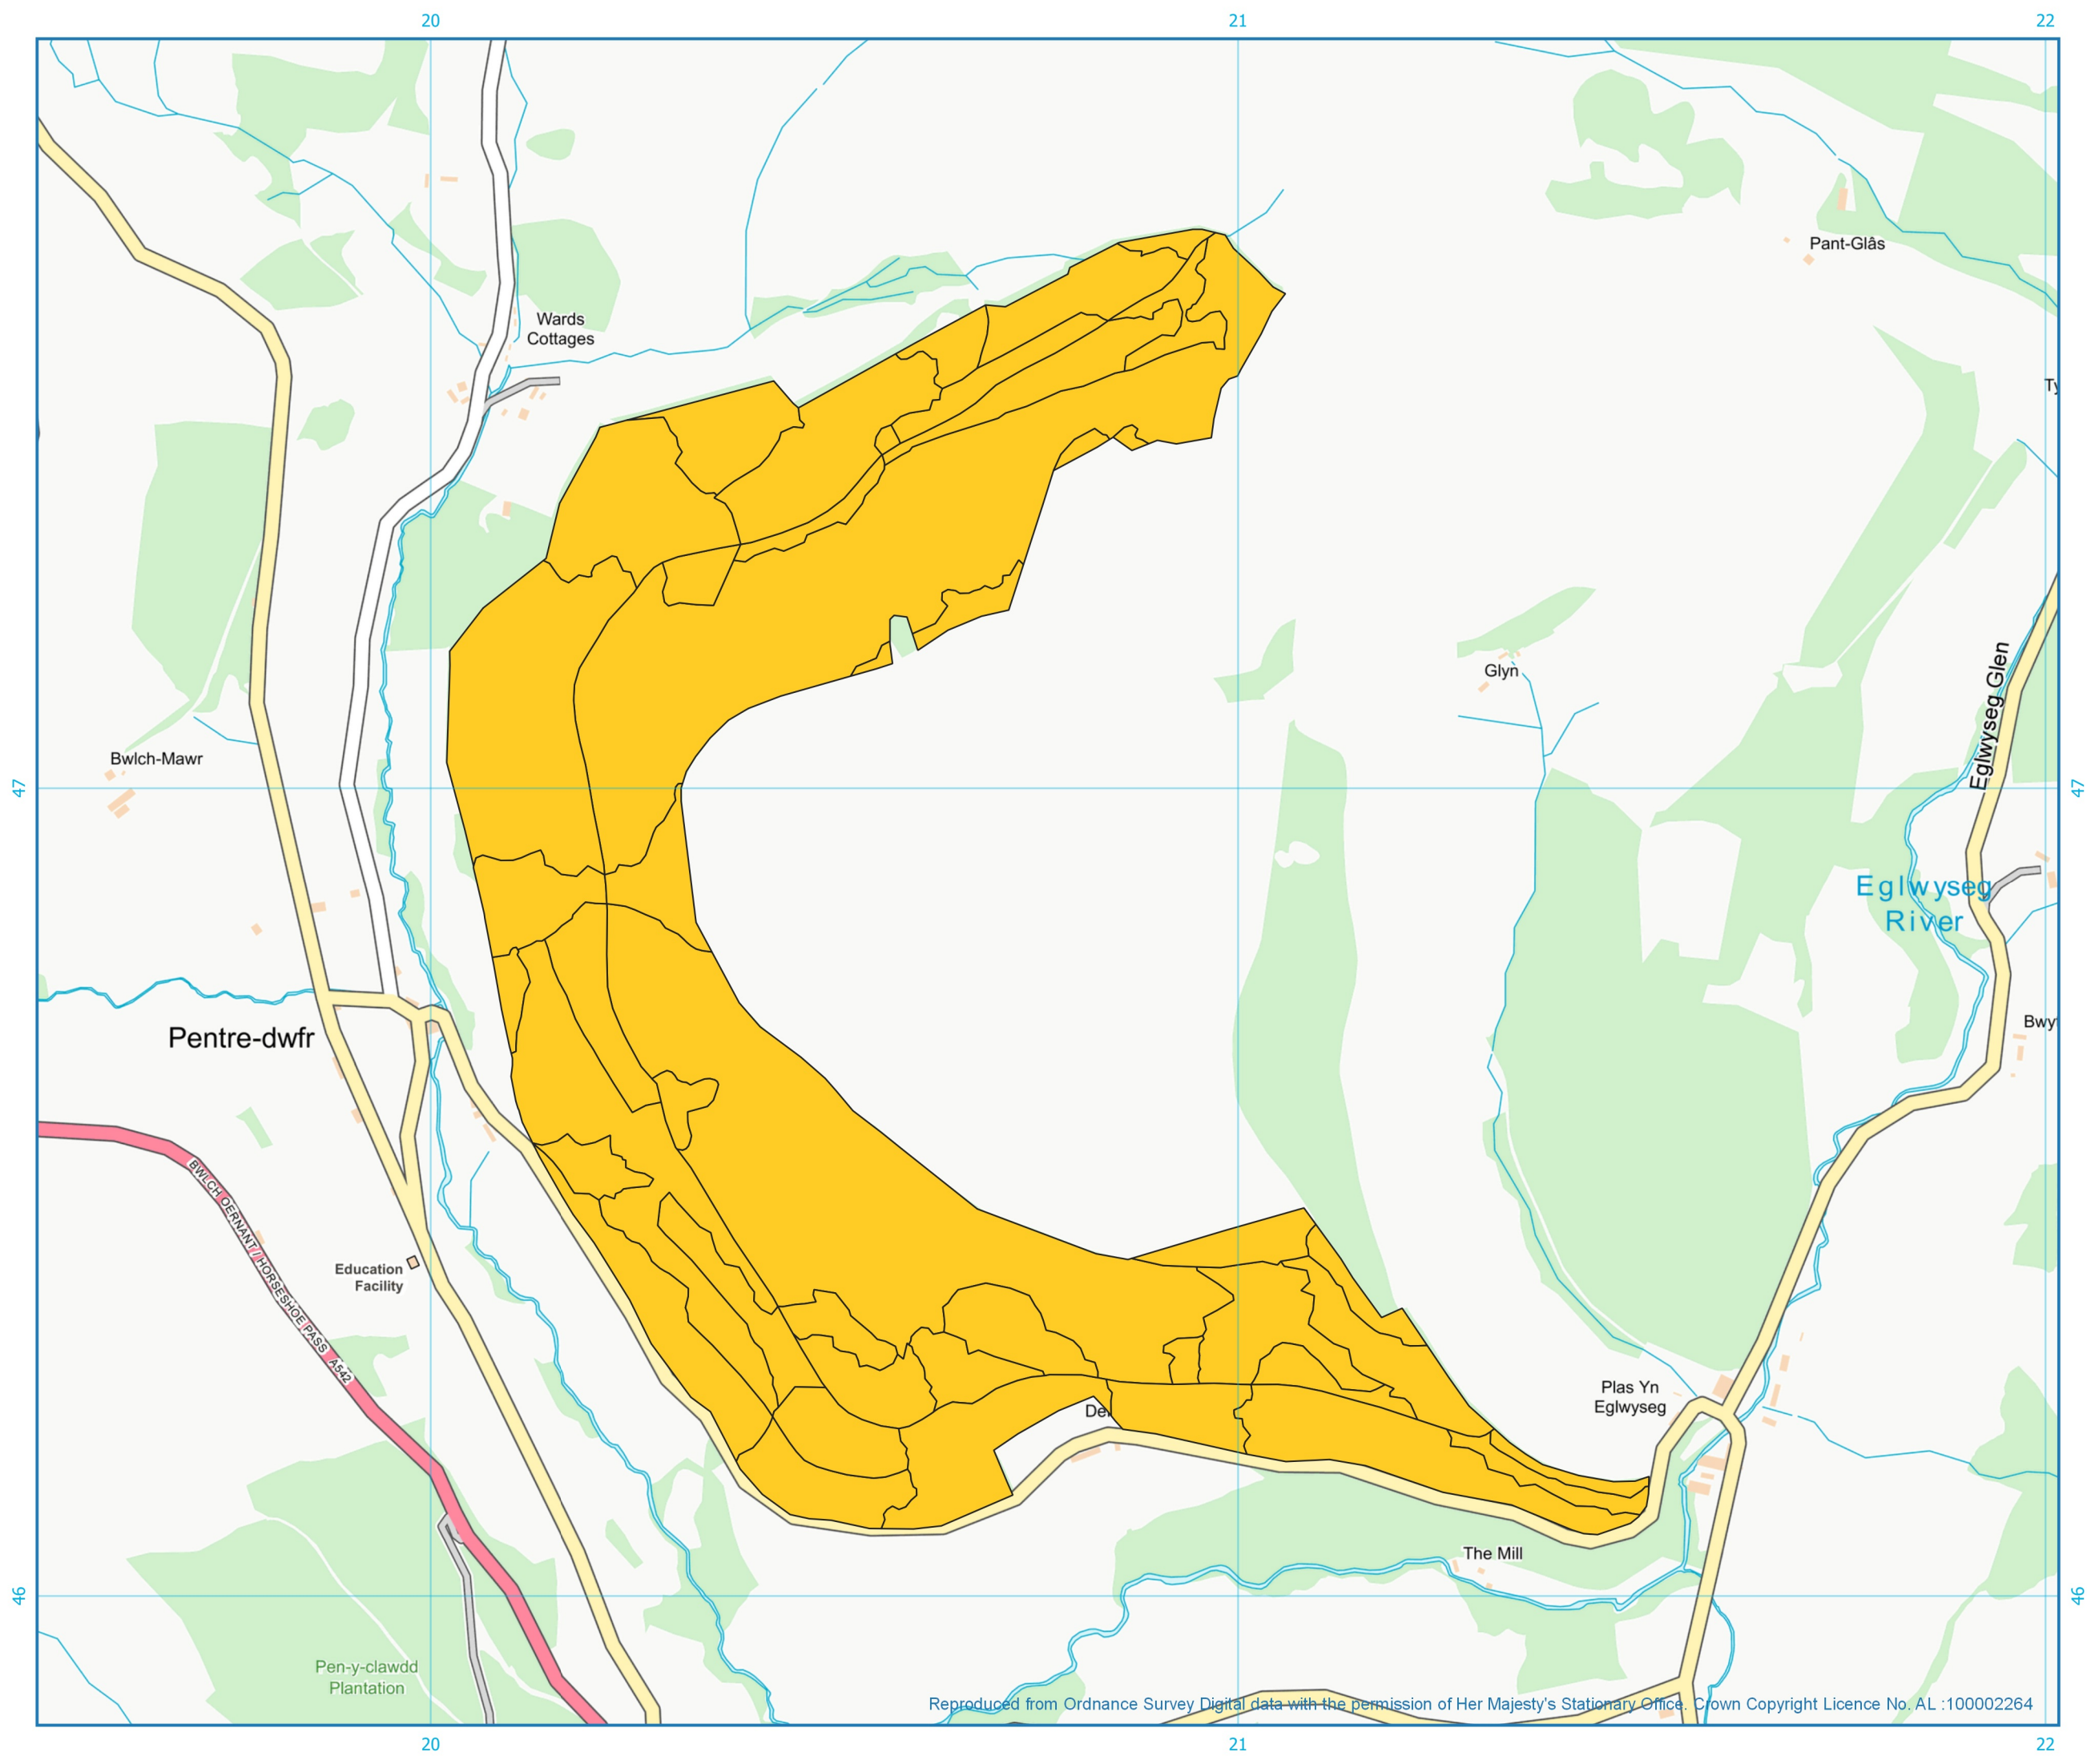

Reproduced from Ordnance Survey Digital data with the permission of Her Majesty's Stationary Office. Crown Copyright Licence No. AL :100002264

1:7500
Scale Correct at A3
Grid Ref: SJ207468
Date: 24/03/2021
Drawn by: Samuel Roberts