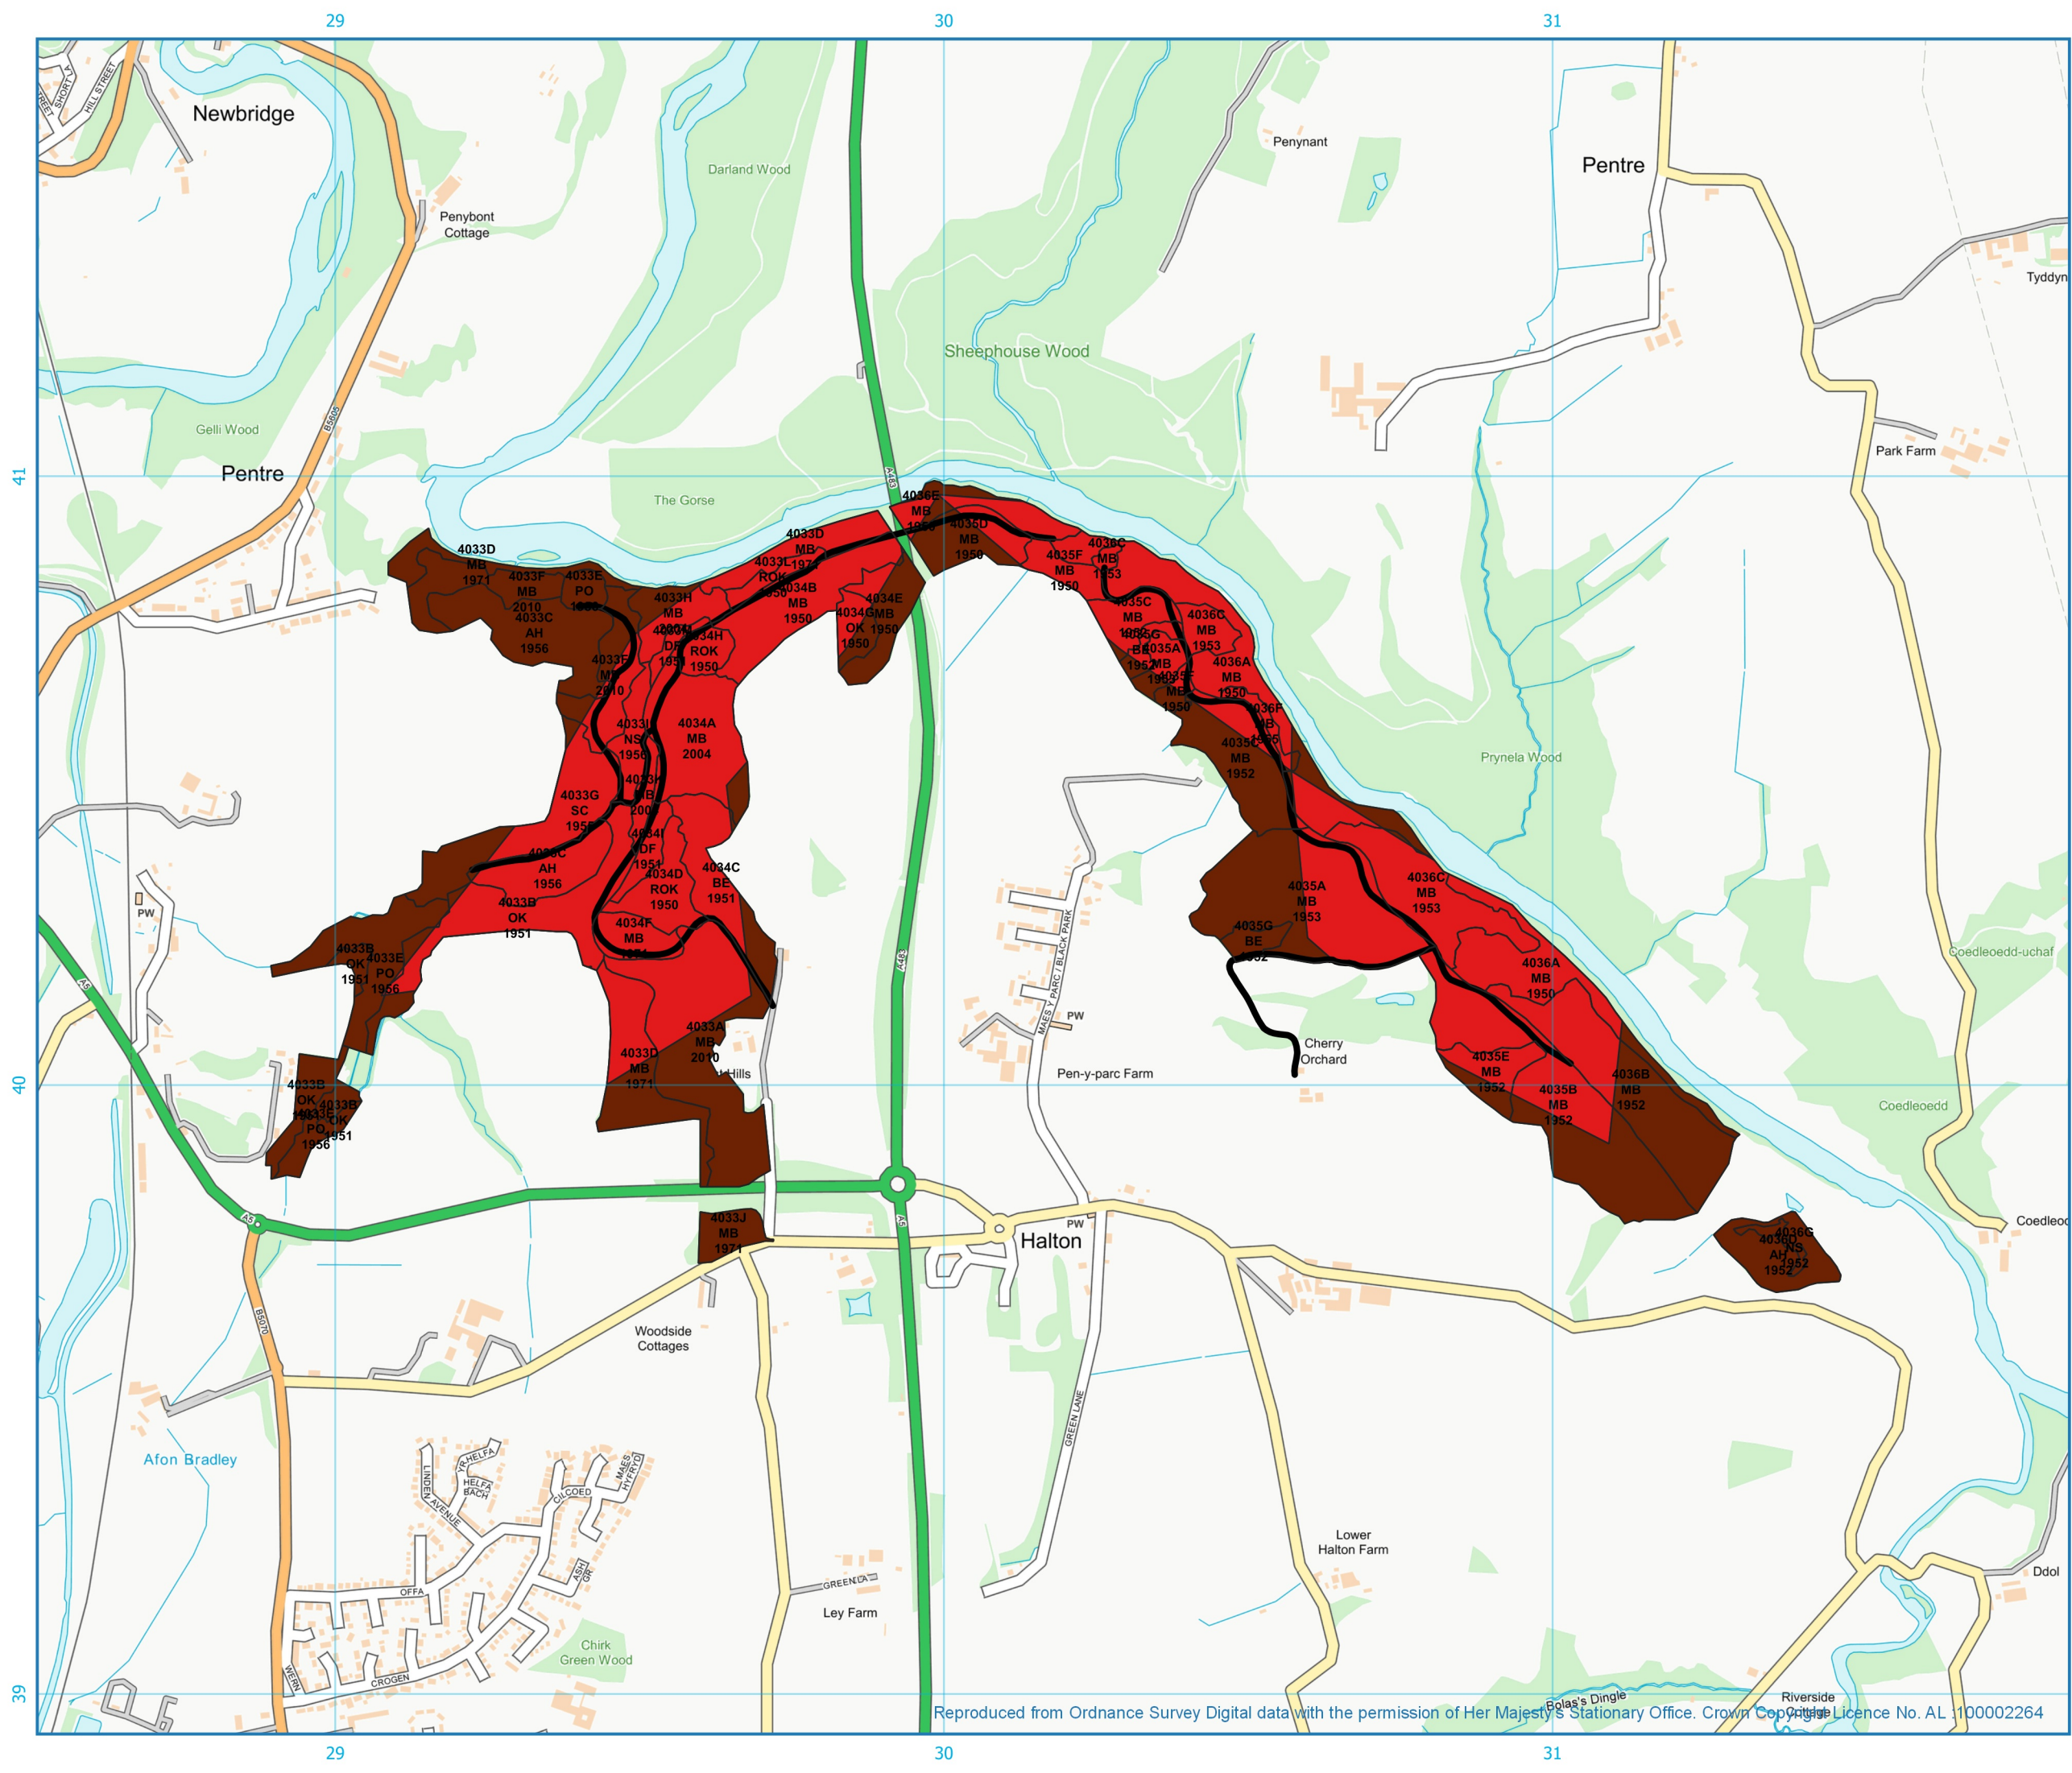

## Coed Halton Wood - Prif Amcanion Hirdymor / Long-term Primary Objectives

-  Subcompartments
-  Rheoli Coetir Hynafol  
Ancient Woodland Management
-  Rheoli Coetiroedd Brodorol  
Native Woodland Management
-  Fyrdd Coedwig - Forest Roads