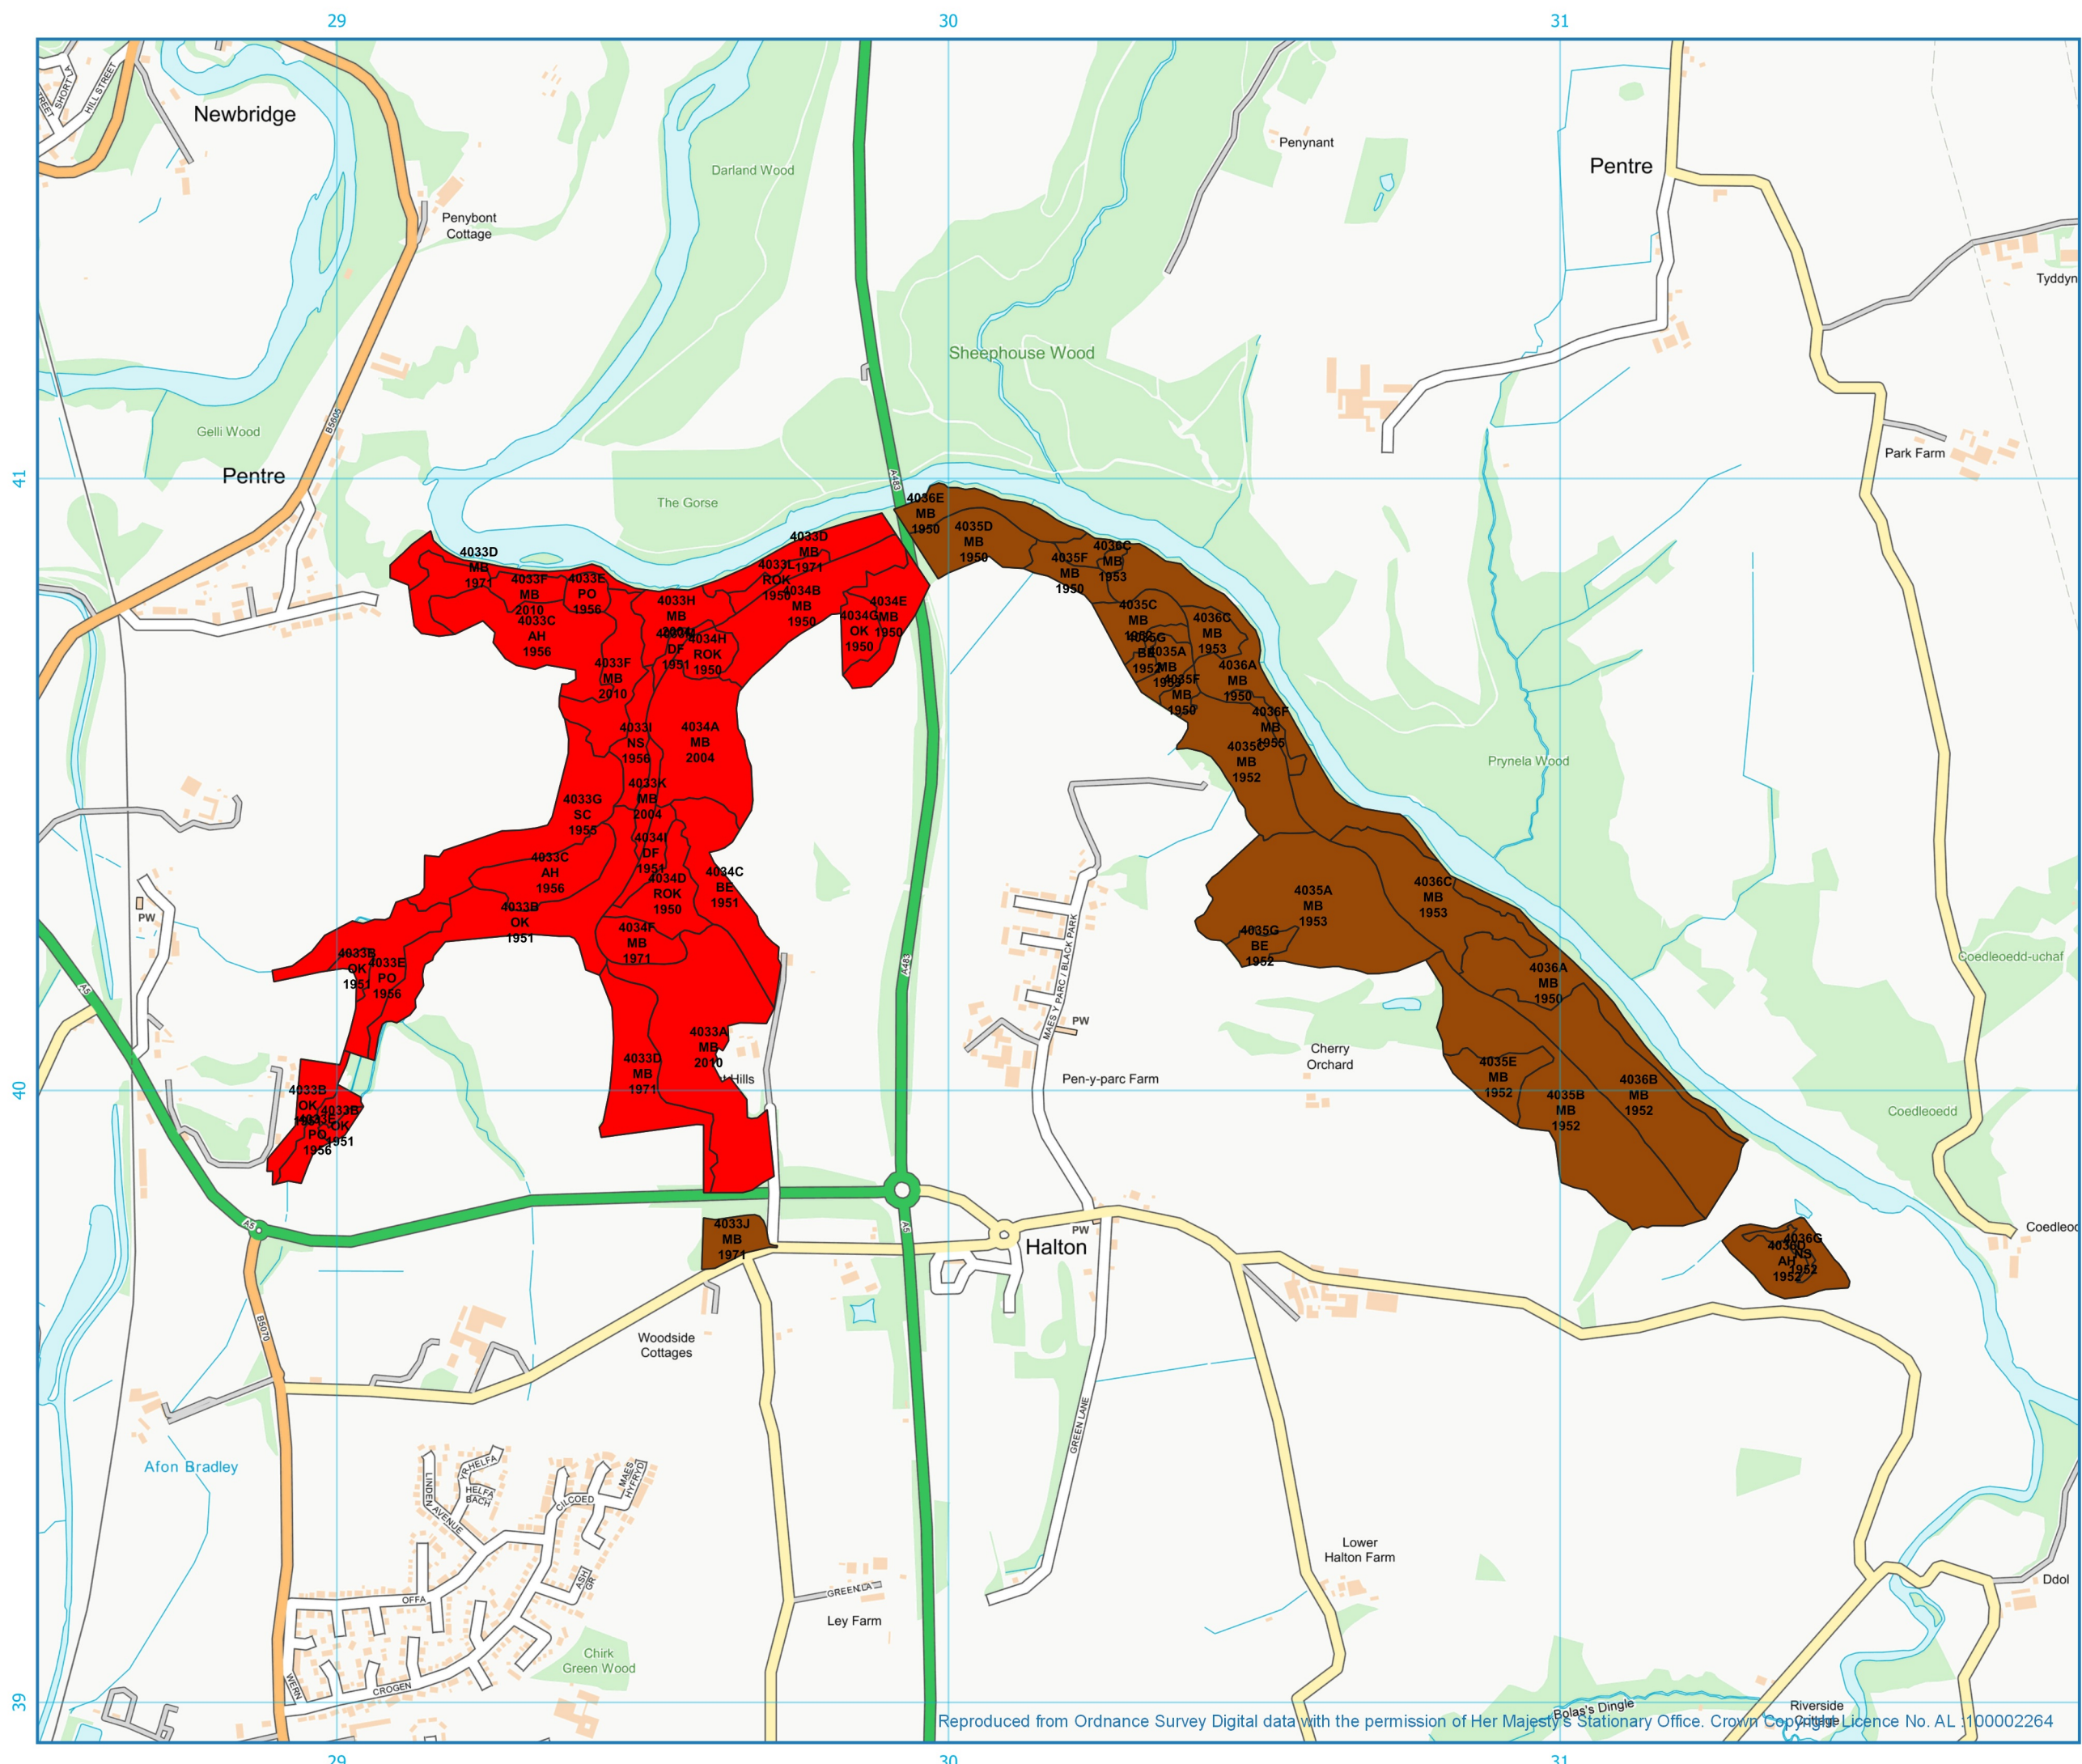

Cynllun Adnoddau Coedwig Llangollen Llangollen Forest Resource Plan

Coed Halton Wood - Systemau Rheoli Coedwigoedd / Forest Management Systems

-  Subcompartments
-  Systemau Coedwriaeth Effaith Isel
Low Impact Silvicultural Systems
-  Ymyriad Lleiaf - Minimum Intervention

Reproduced from Ordnance Survey Digital data with the permission of Her Majesty's Stationary Office. Crown Copyright. Licence No. AL 100002264

1:10000
Scale Correct at A3
Grid Ref: SJ301403
Date: 24/03/2021
Drawn by: Samuel Roberts