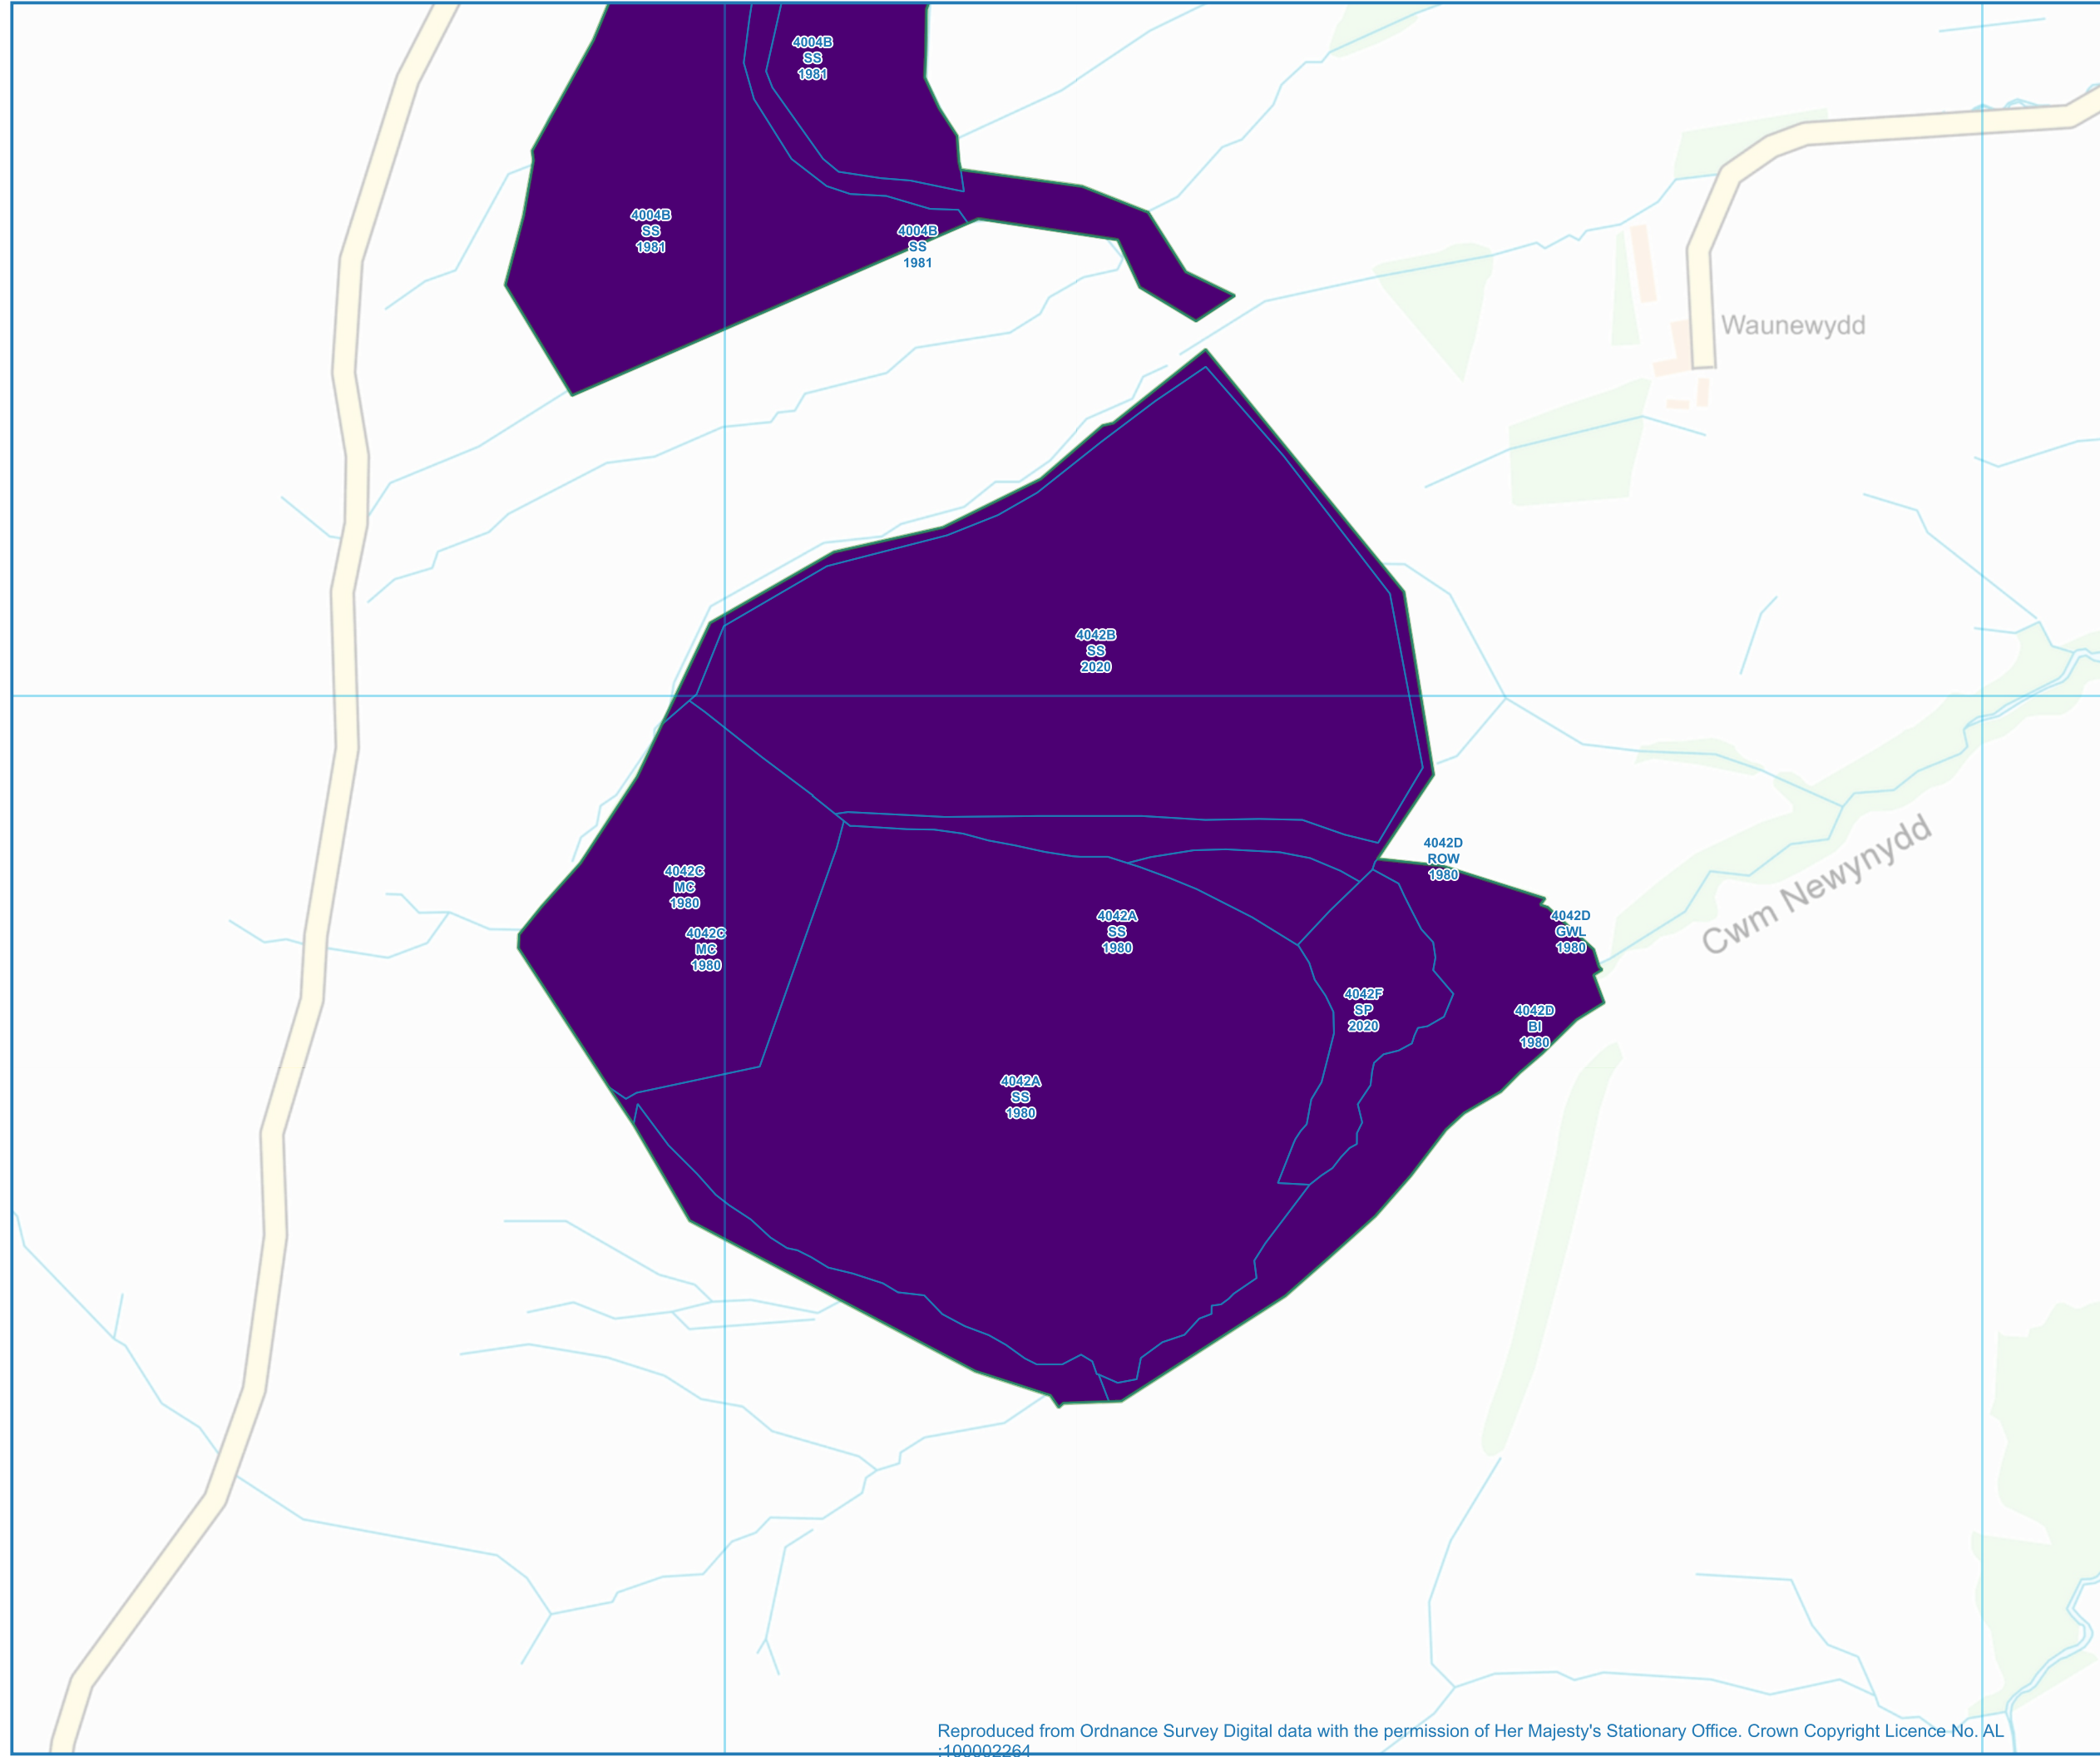

86

87

USK & GLASFYNYDD

Mathau o Goedwigoedd ac Ailblannu

- Coetiroedd Torlannol
- Coetiroedd Cymysg Llydanddail yn Bennaf
- Coetiroedd Cymysg Conwydd yn Bennaf
- Ucheldir Cymru - llai digysgod
- Ucheldir Cymru - mwy digysgod
- Coetiroedd Olymol
- Tir Agored
- Tir Arall
- Heb ei Ddiffinio

23

23