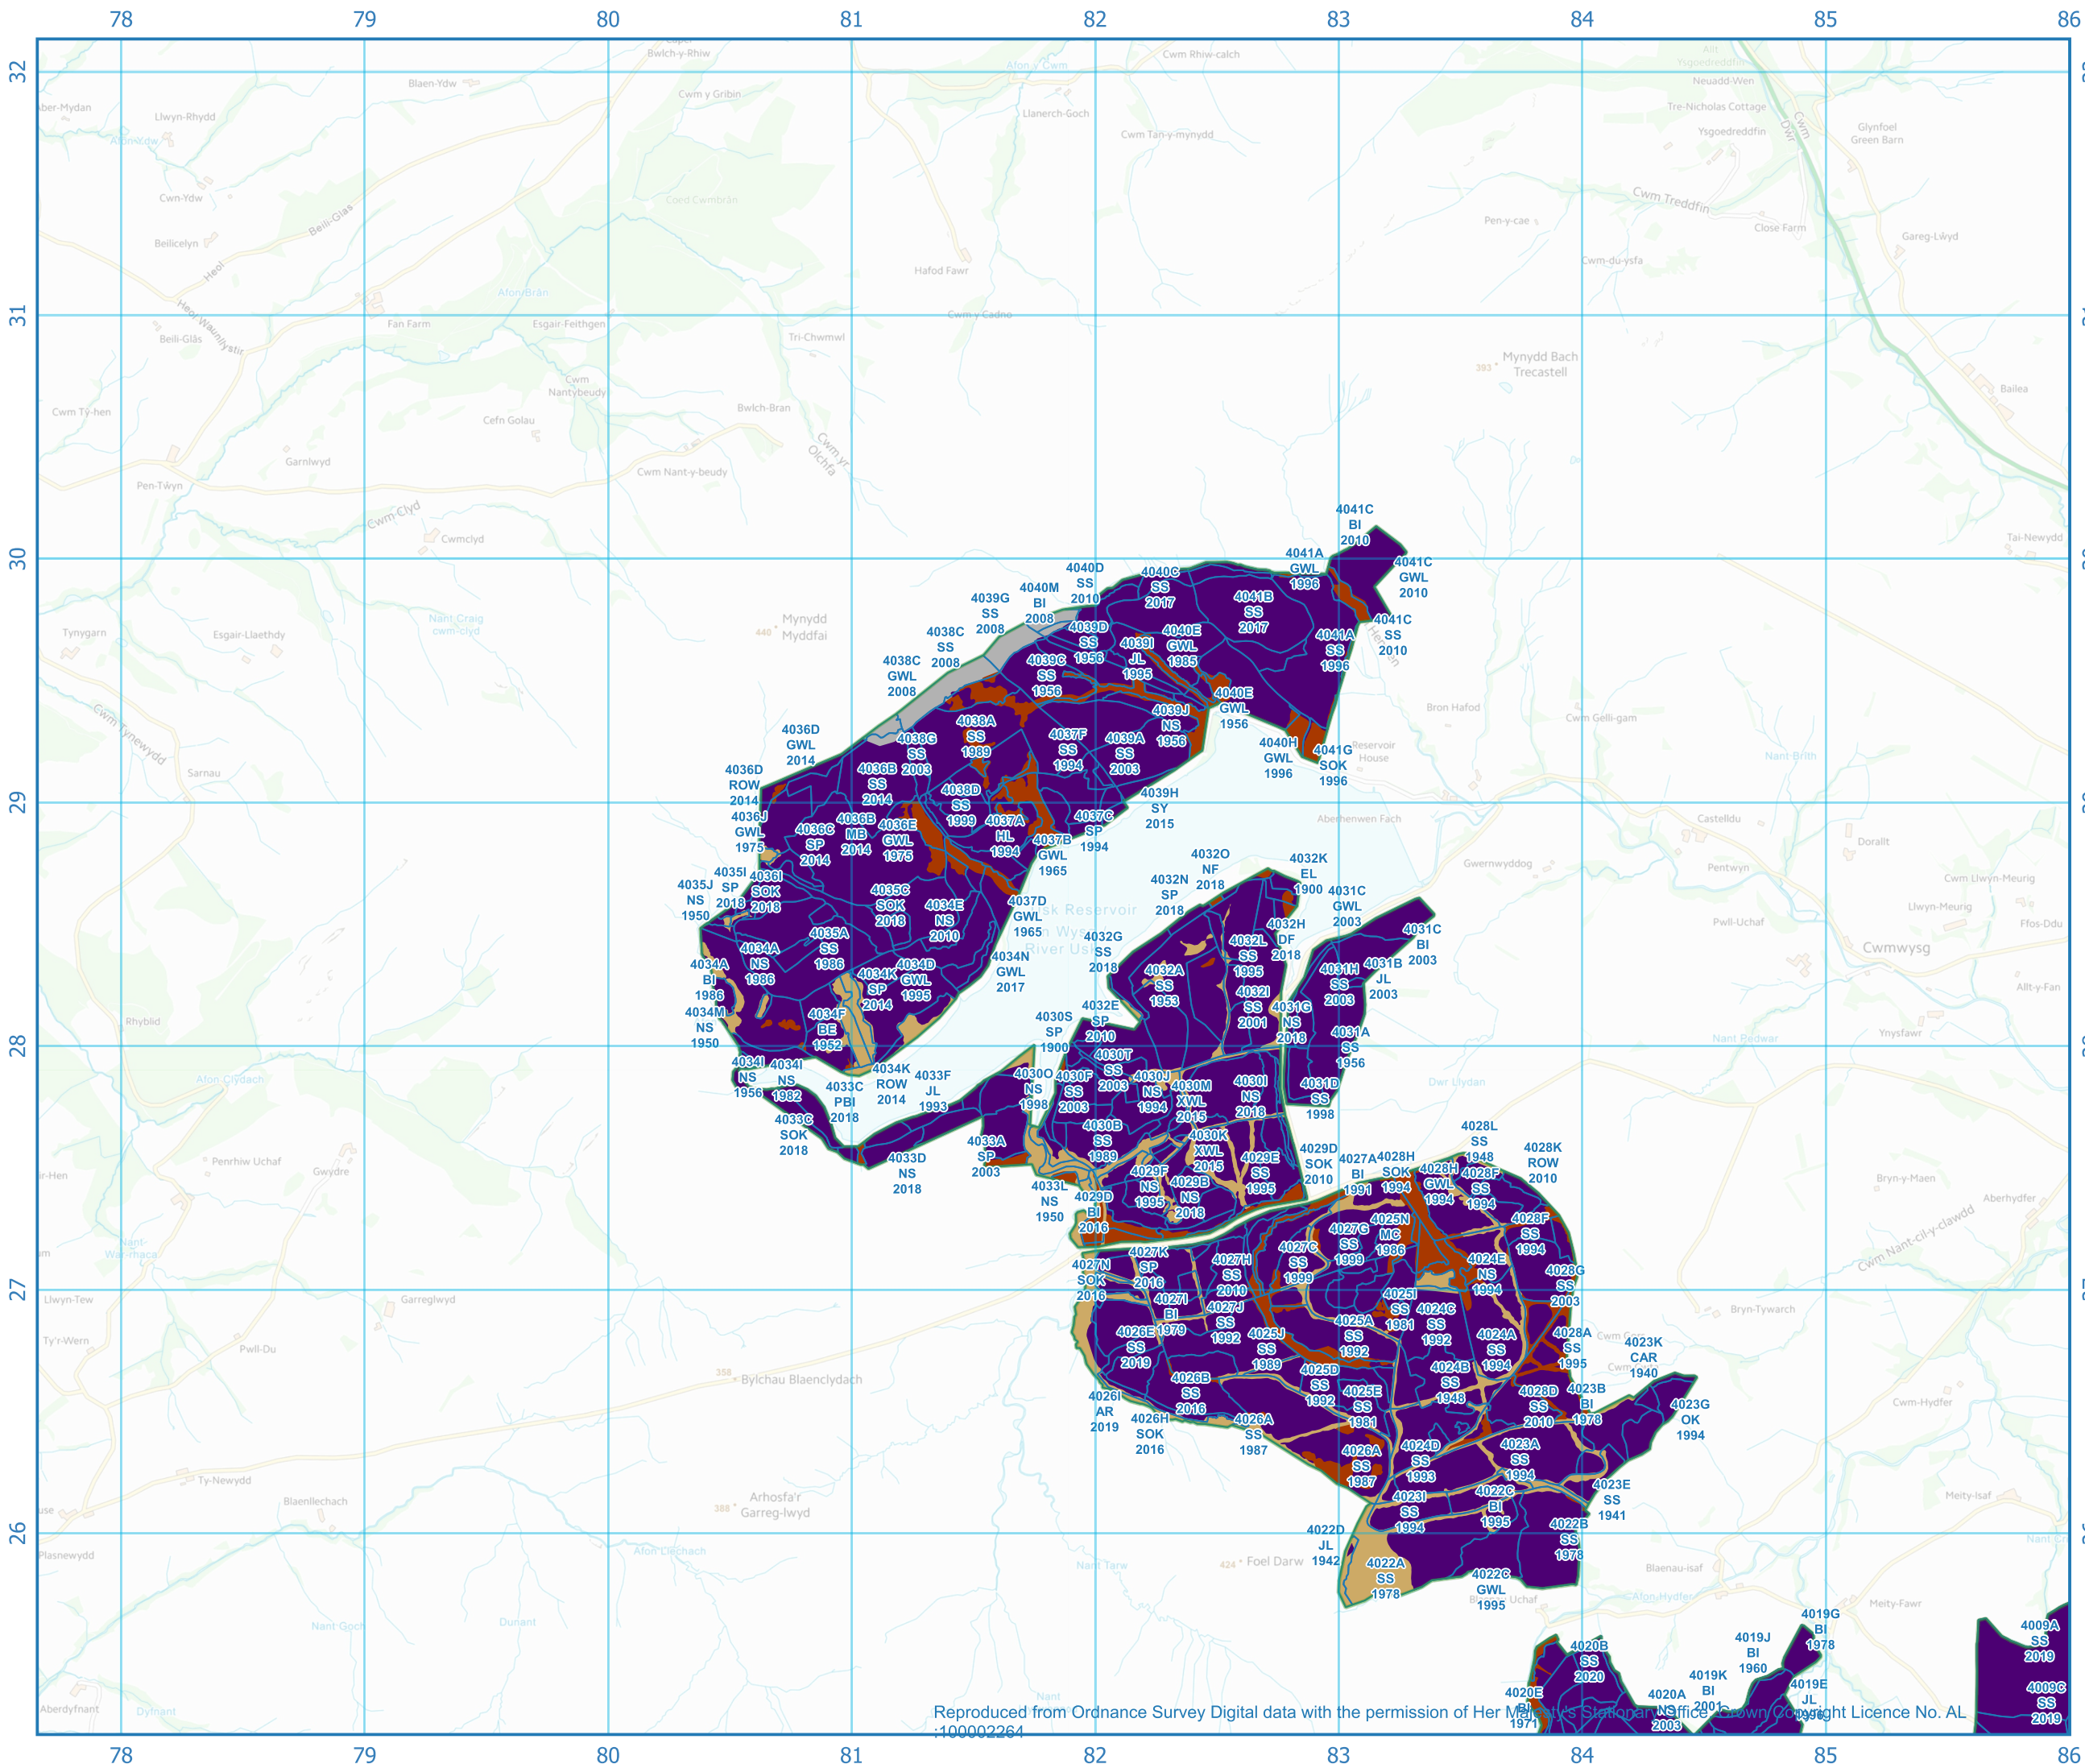

USK & GLASFYNYDD

Mathau o Goedwigoedd ac Ailblannu

- Coetiroedd Torlannol
- Coetiroedd Cymysg Llydanddail yn Bennaf
- Coetiroedd Cymysg Conwydd yn Bennaf
- Ucheldir Cymru - llai digysgod
- Ucheldir Cymru - mwy digysgod
- Coetiroedd Olynol
- Tir Agored
- Tir Arall
- Heb ei Ddiffinio