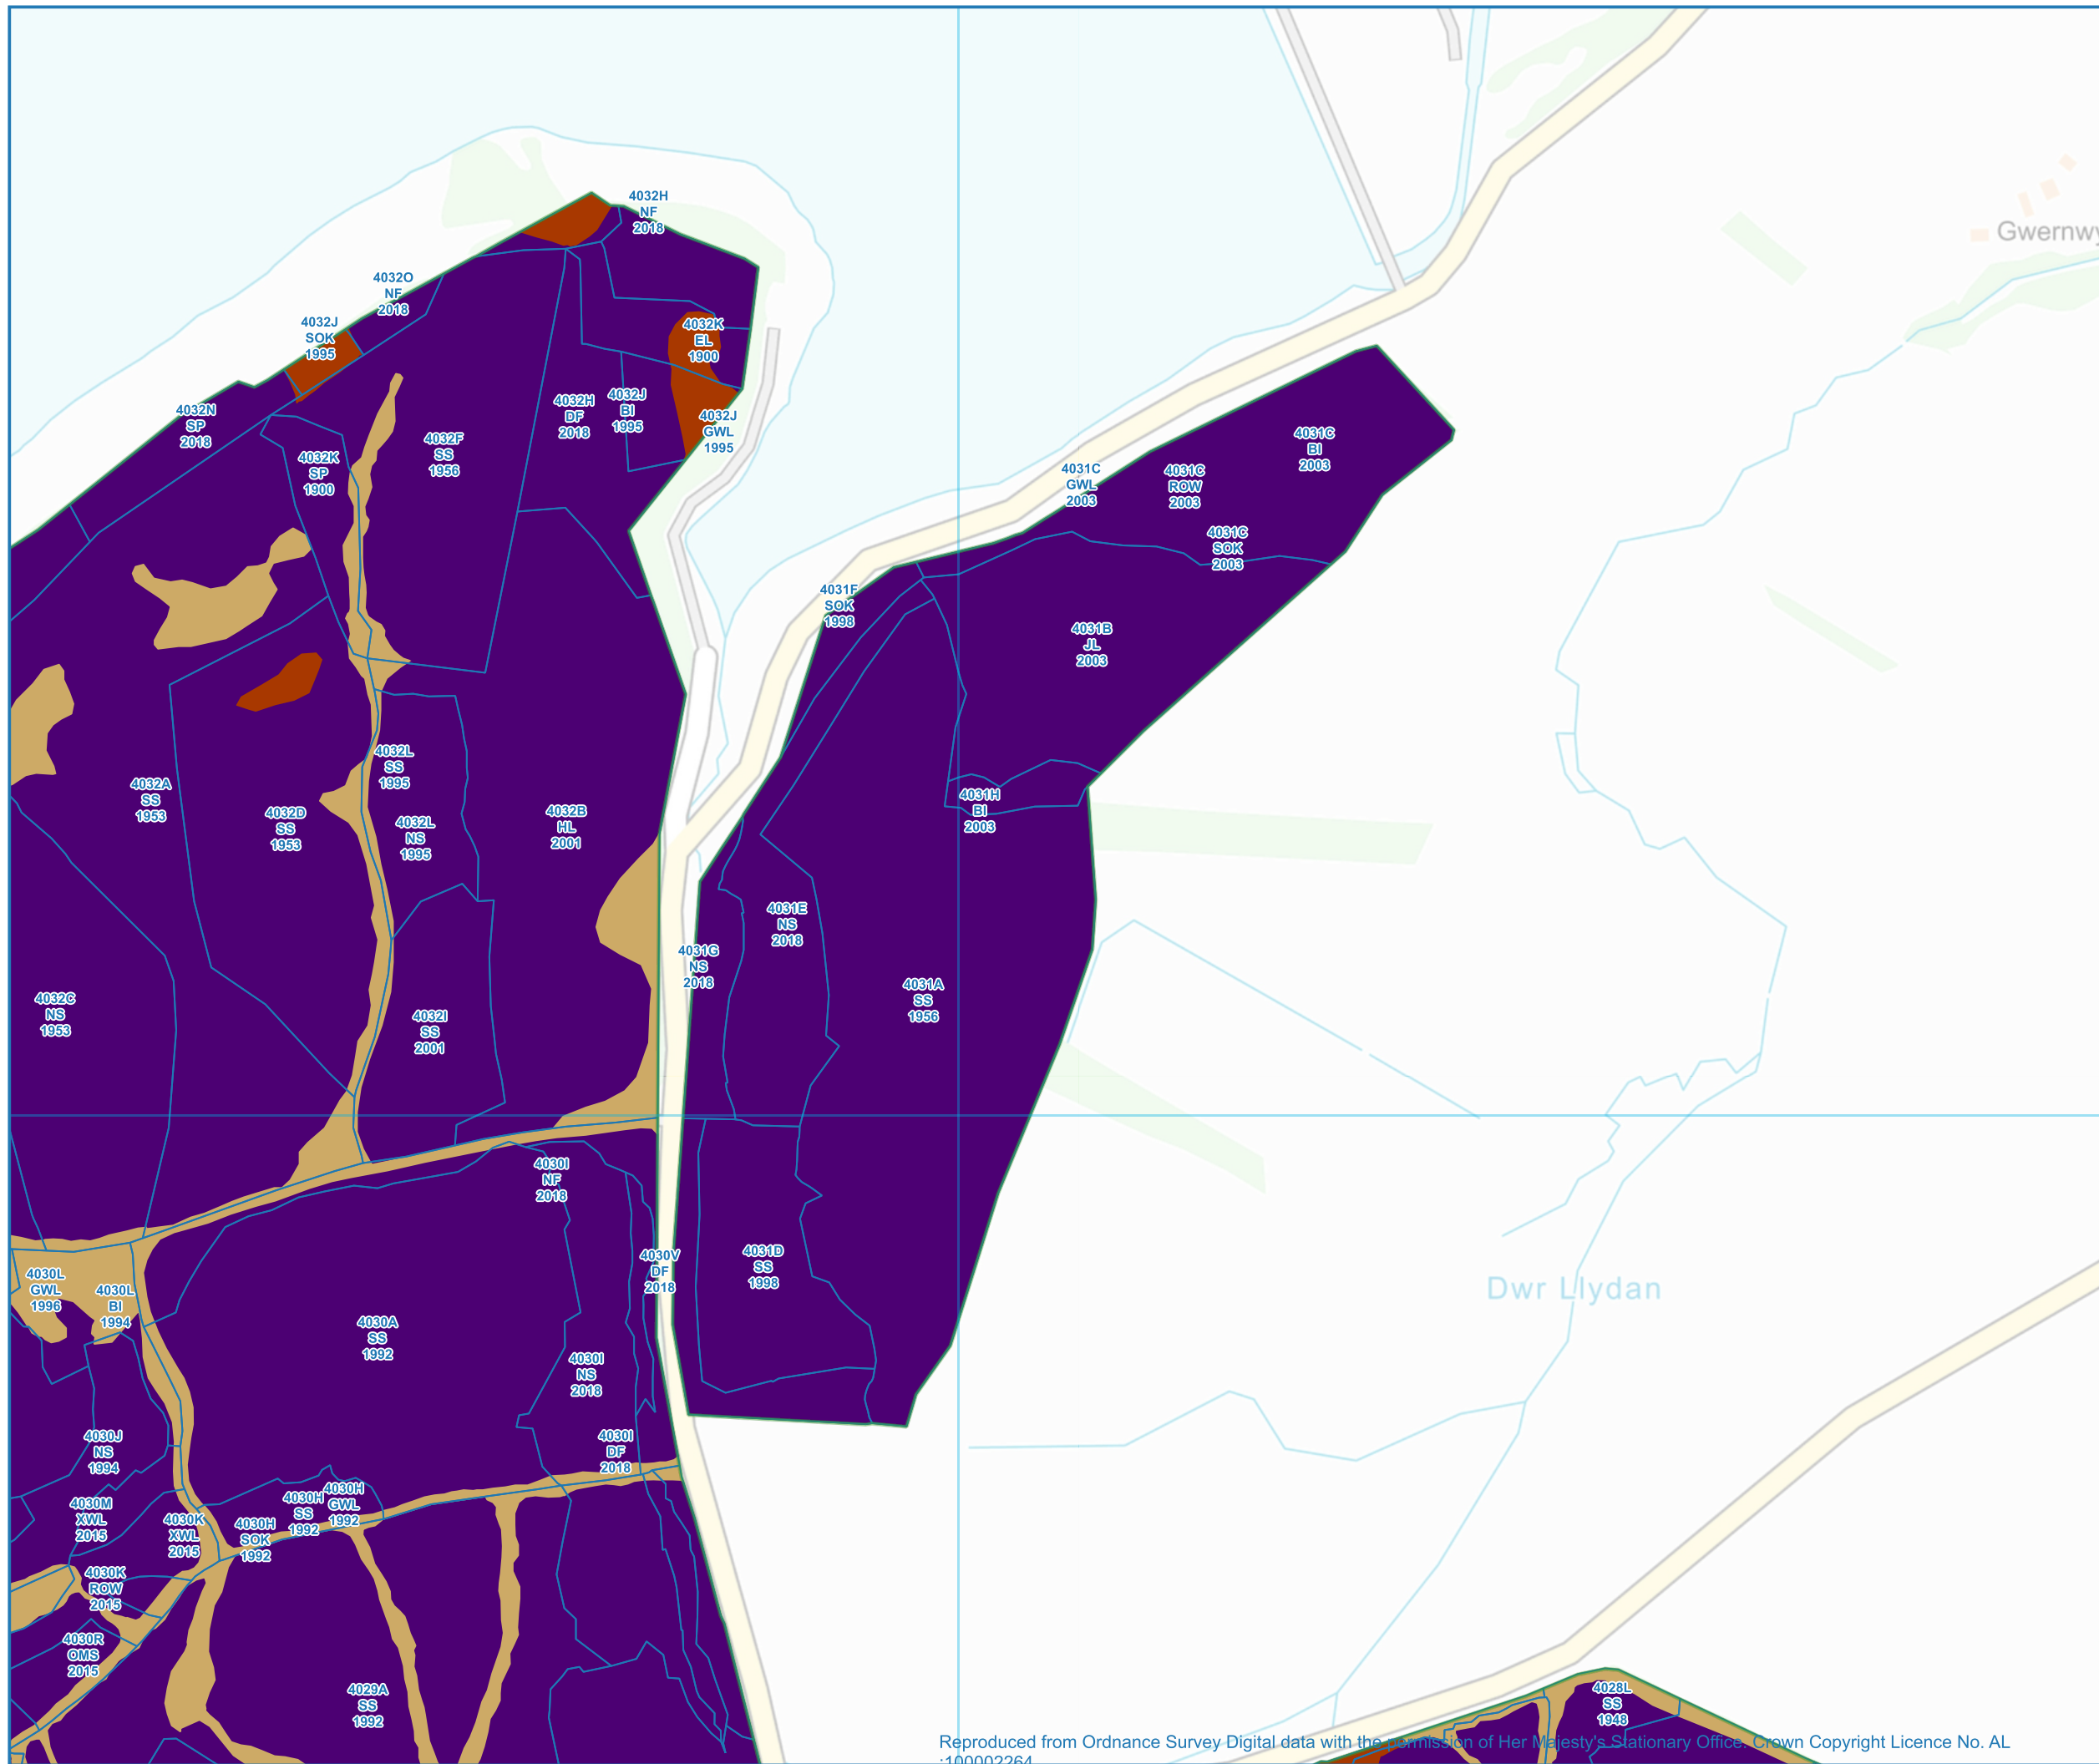

Pryor & Rickett
Silviculture
 Chartered Foresters & Woodland Consultants

1:5000
 Scale Correct at A3
 Grid Ref: SN830281
 Date: 16/03/2022
 Drawn by: Sam Roberts

Pryor and Rickett Silviculture
 10 Priory Hill, Brecon, Wales, LD3 9DH