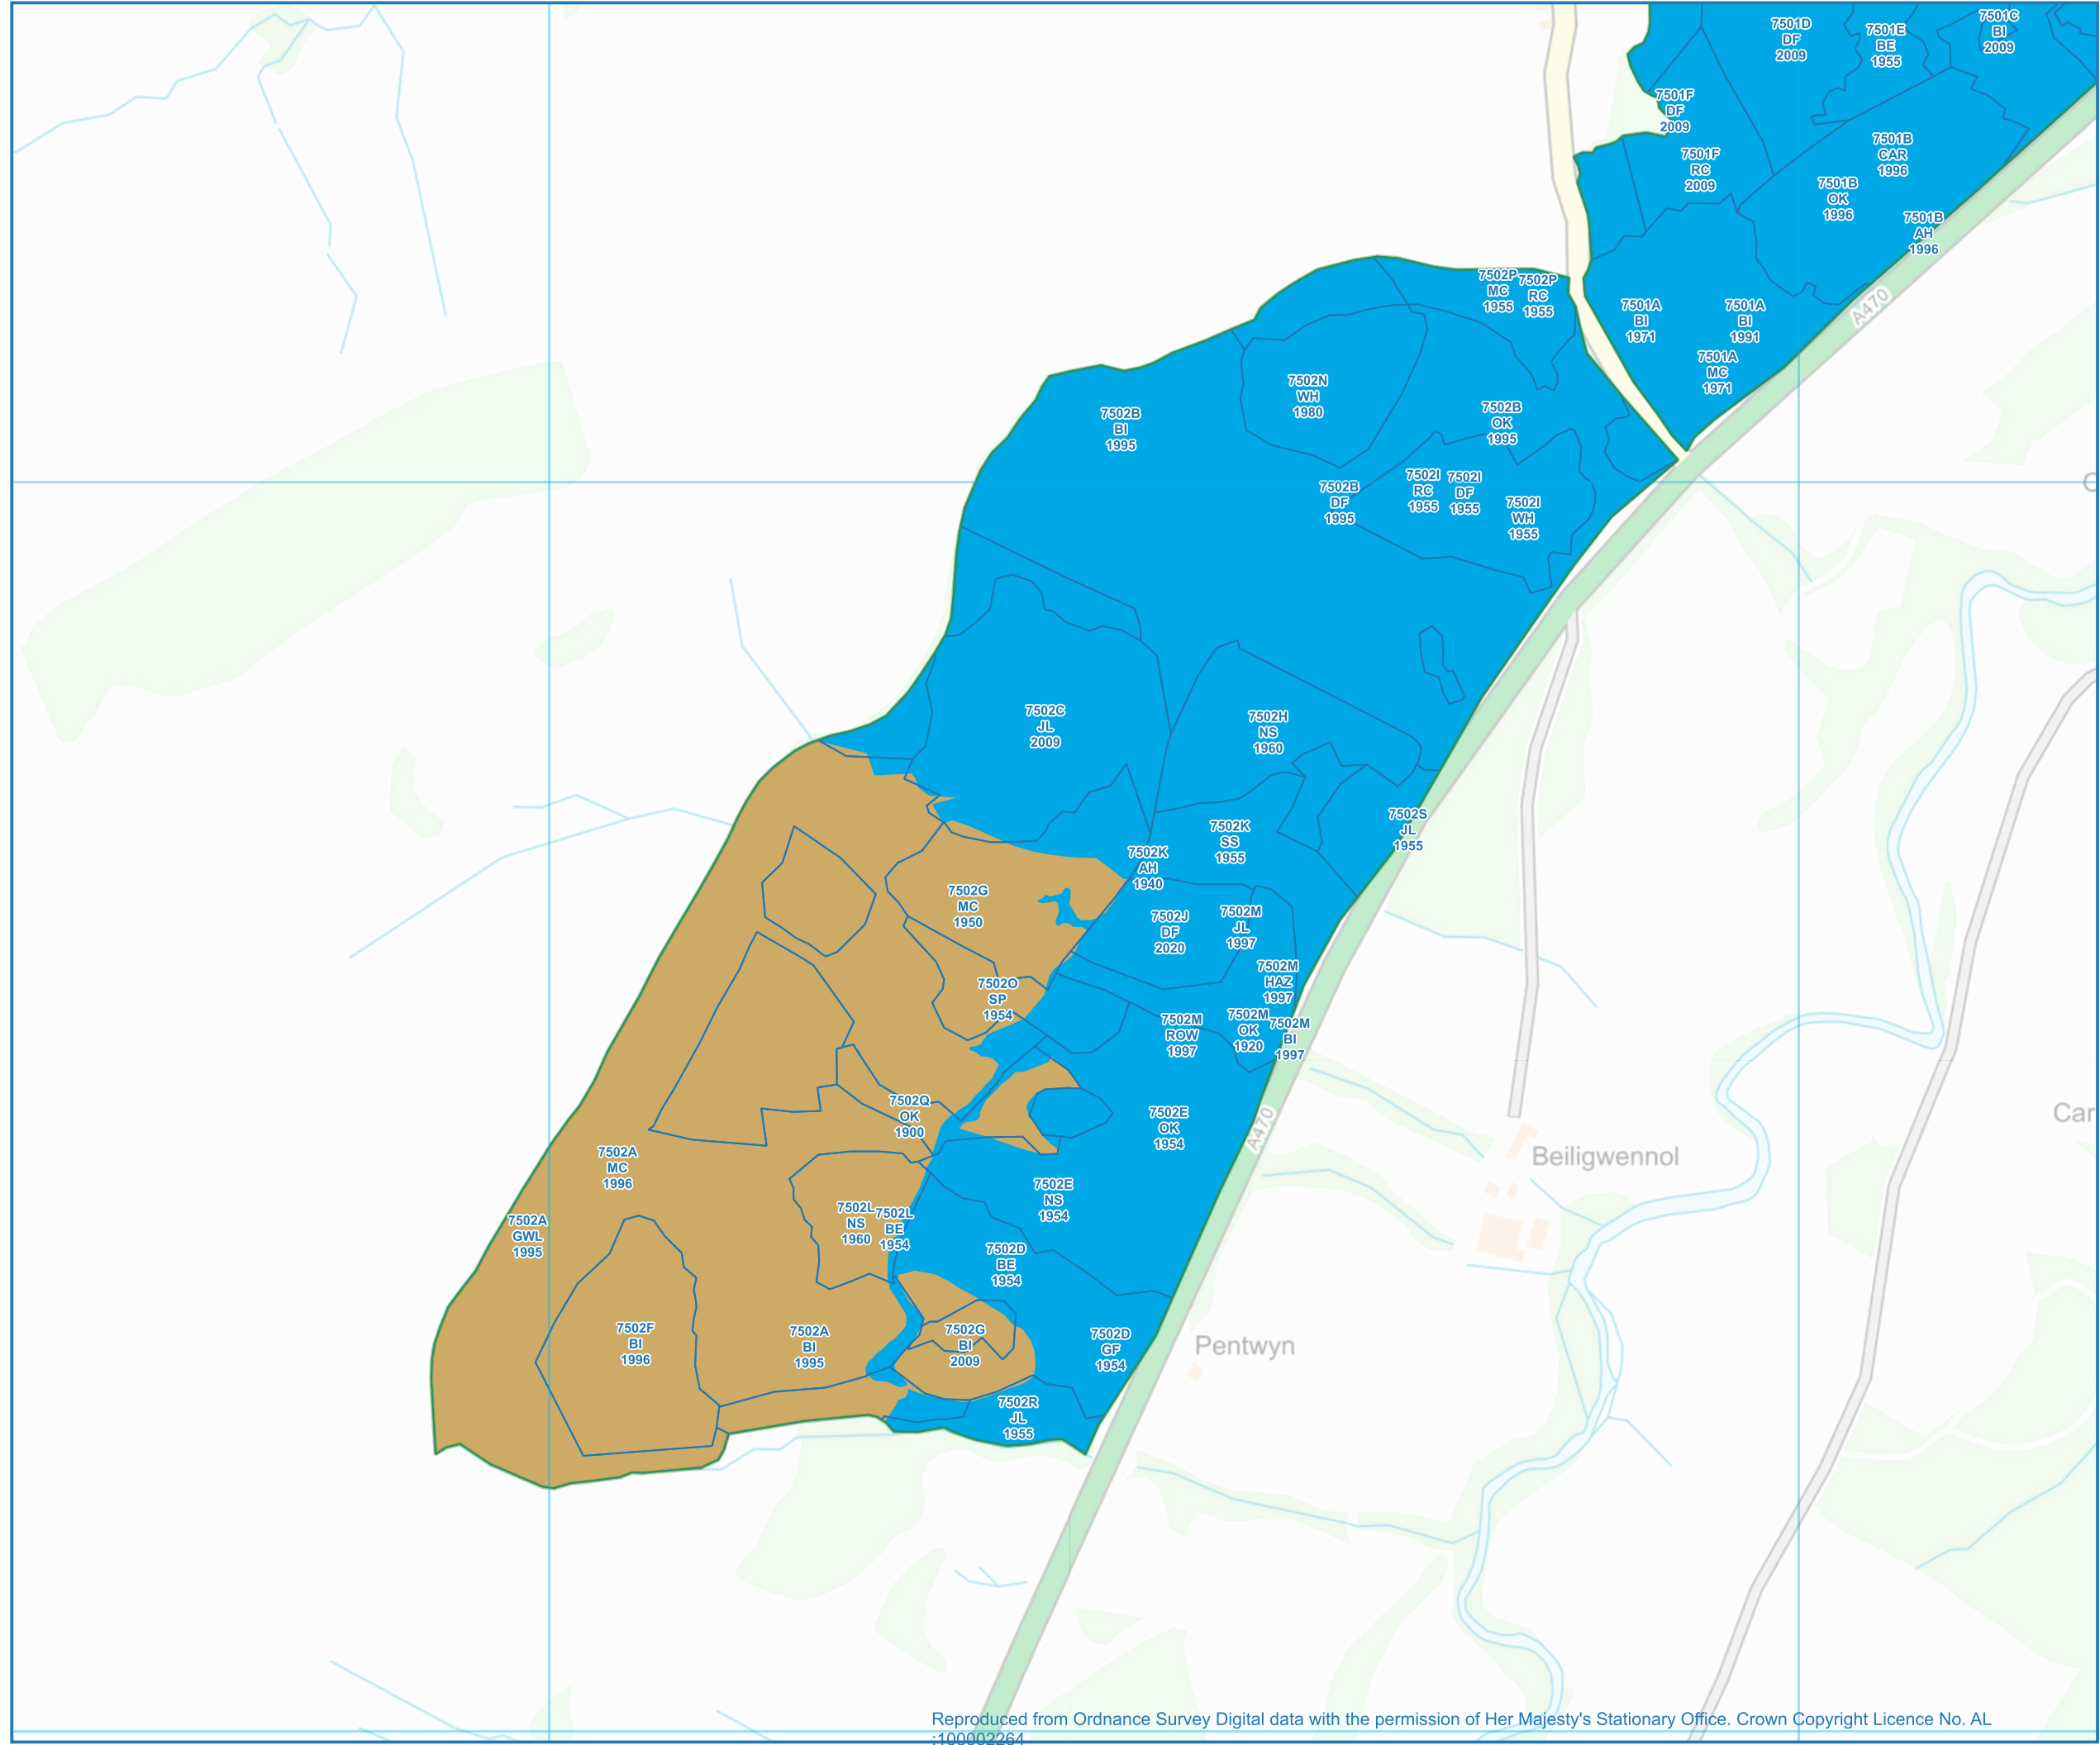

Reproduced from Ordnance Survey Digital data with the permission of Her Majesty's Stationary Office. Crown Copyright Licence No. AL100002264

1:5000
 Scale Correct at A3
 Grid Ref: SN974236
 Date: 16/03/2022
 Drawn by: Sam Roberts