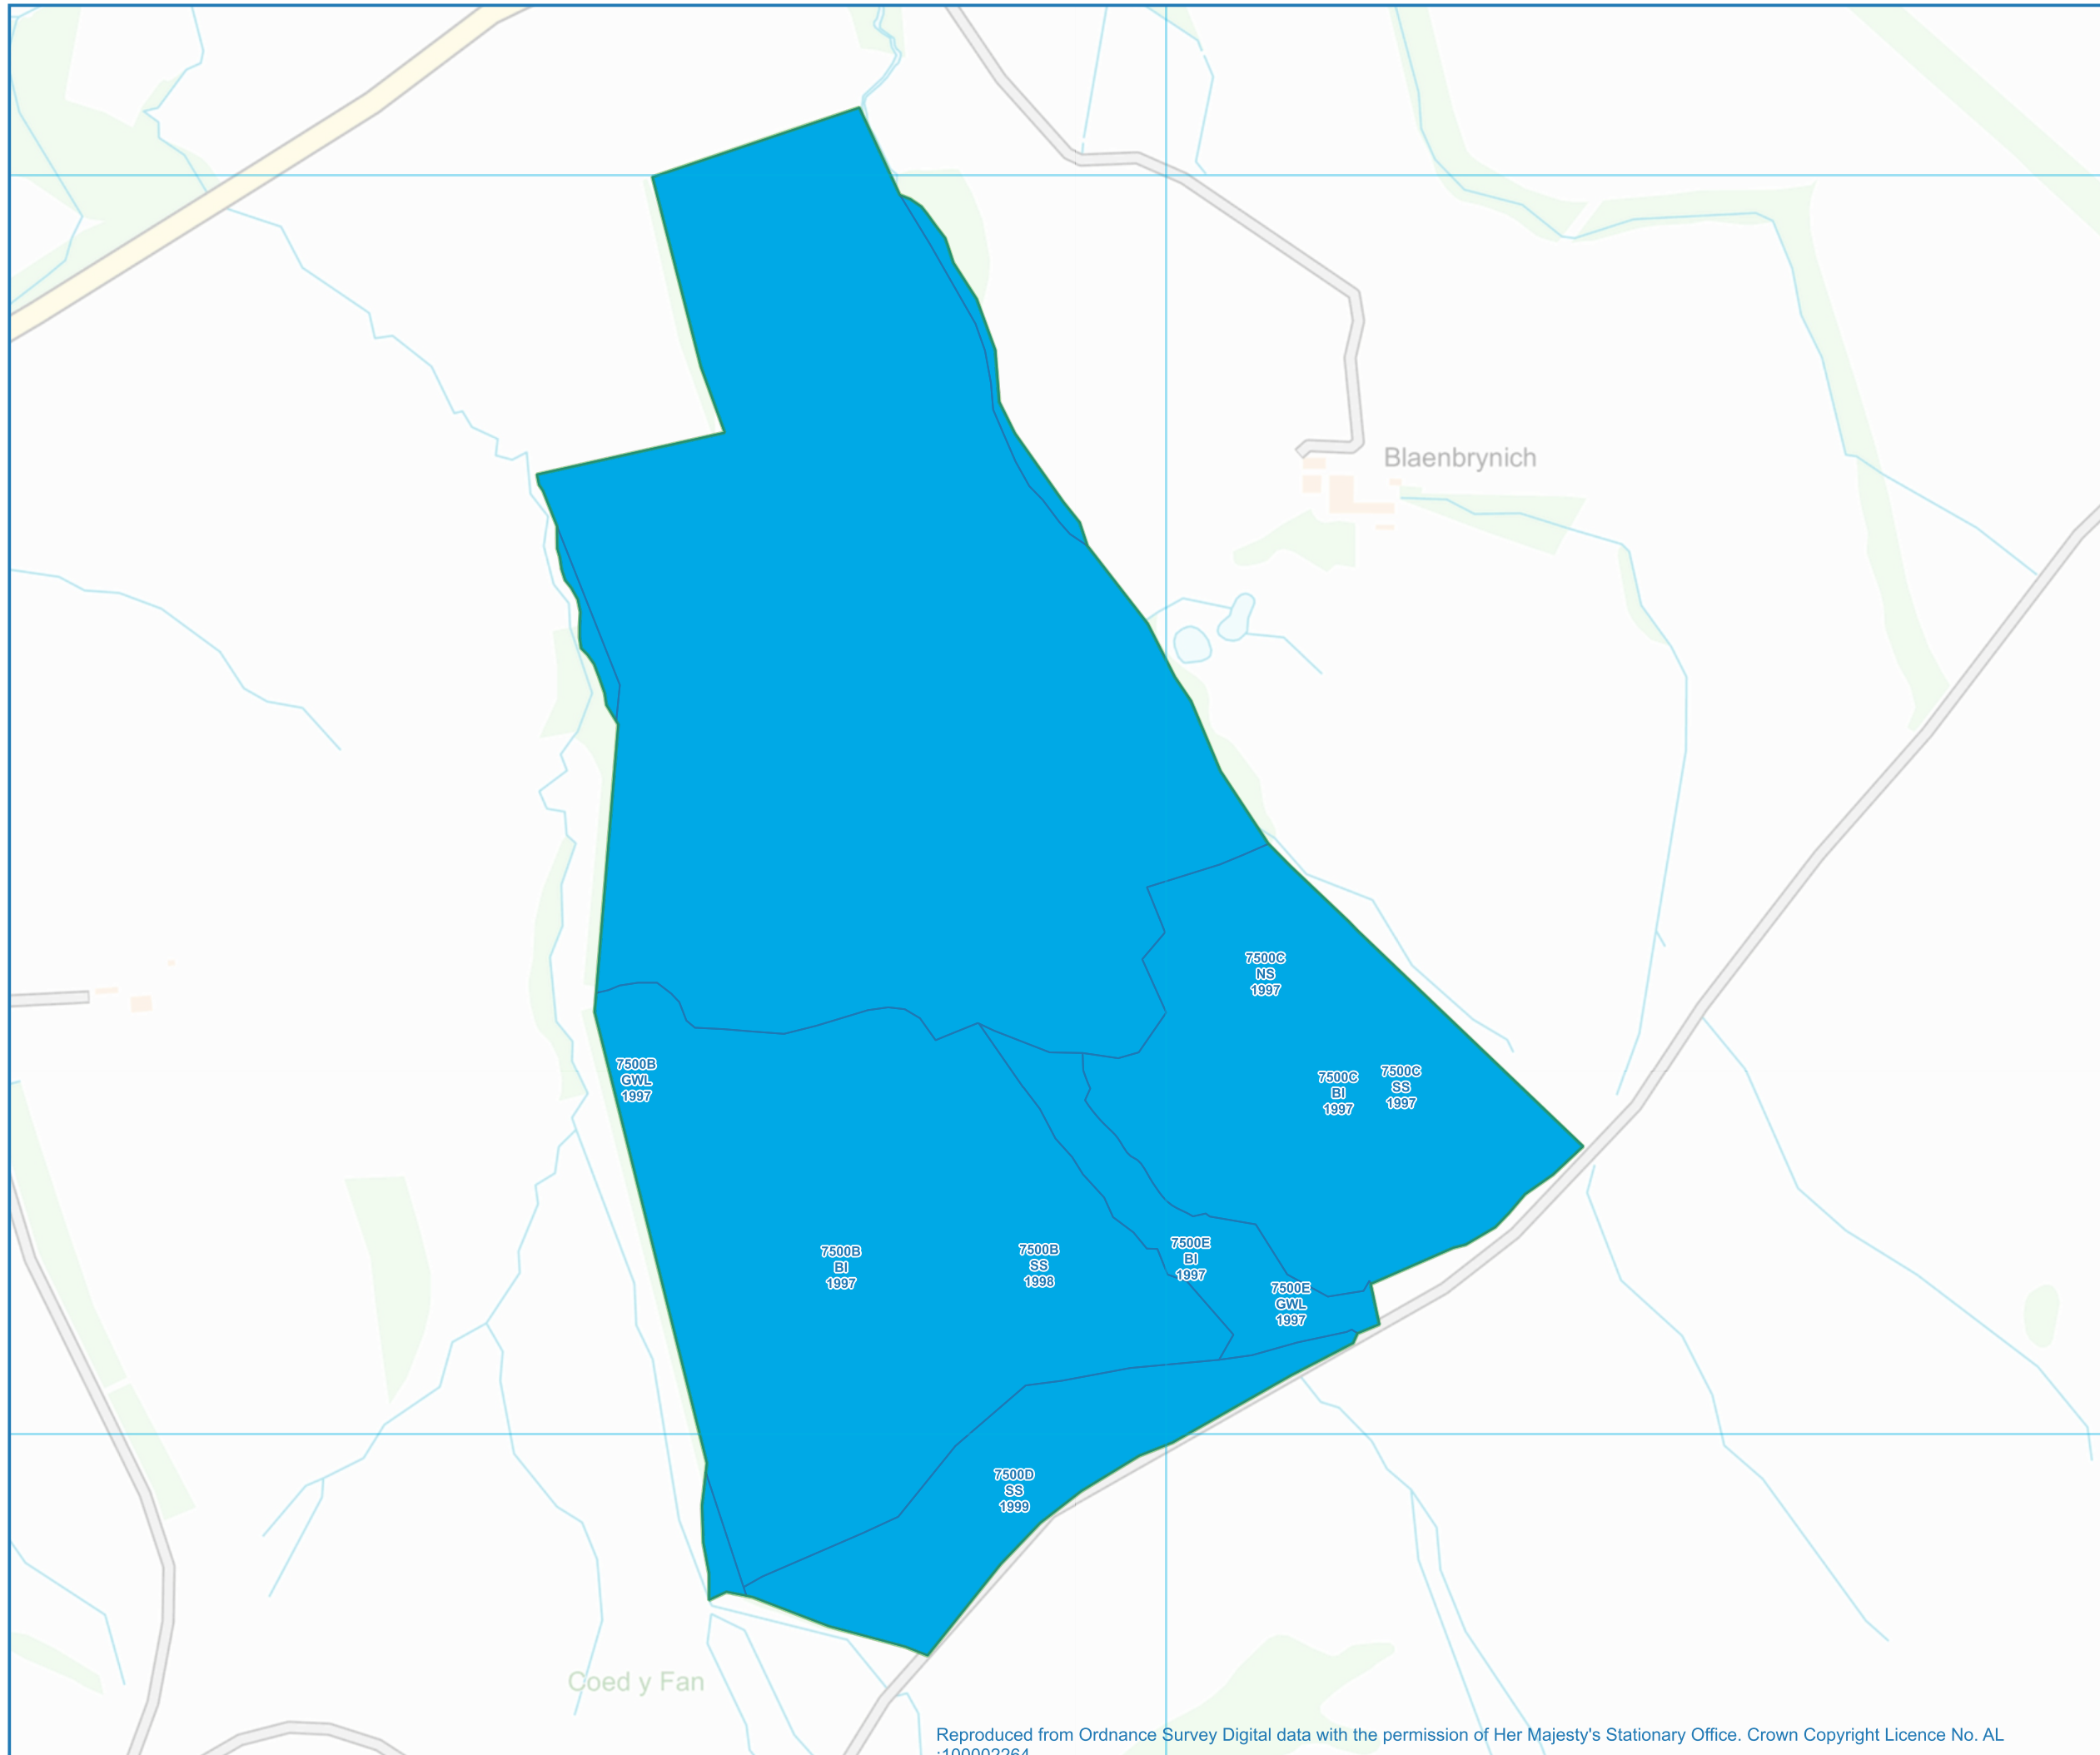

Mathau o Goedwigoedd ac Ailblannu

- Coetiroedd Torlannol
- Coetiroedd Cymysg Llydanddail yn Bennaf
- Coetiroedd Cymysg Conwydd yn Bennaf
- Ucheldir Cymru - llai digysgod
- Ucheldir Cymru - mwy digysgod
- Coetiroedd Olynol
- Tir Agored
- Tir Arall
- Heb ei Ddiffinio

Pryor & Rickett
Silviculture
Chartered Foresters & Woodland Consultants

1:5000
Scale Correct at A3
Grid Ref: SN949234
Date: 16/03/2022
Drawn by: Sam Roberts

Pryor and Rickett Silviculture
10 Priory Hill, Brecon, Wales, LD3 9DH
01874 620777 || Wales@silviculture.co.uk