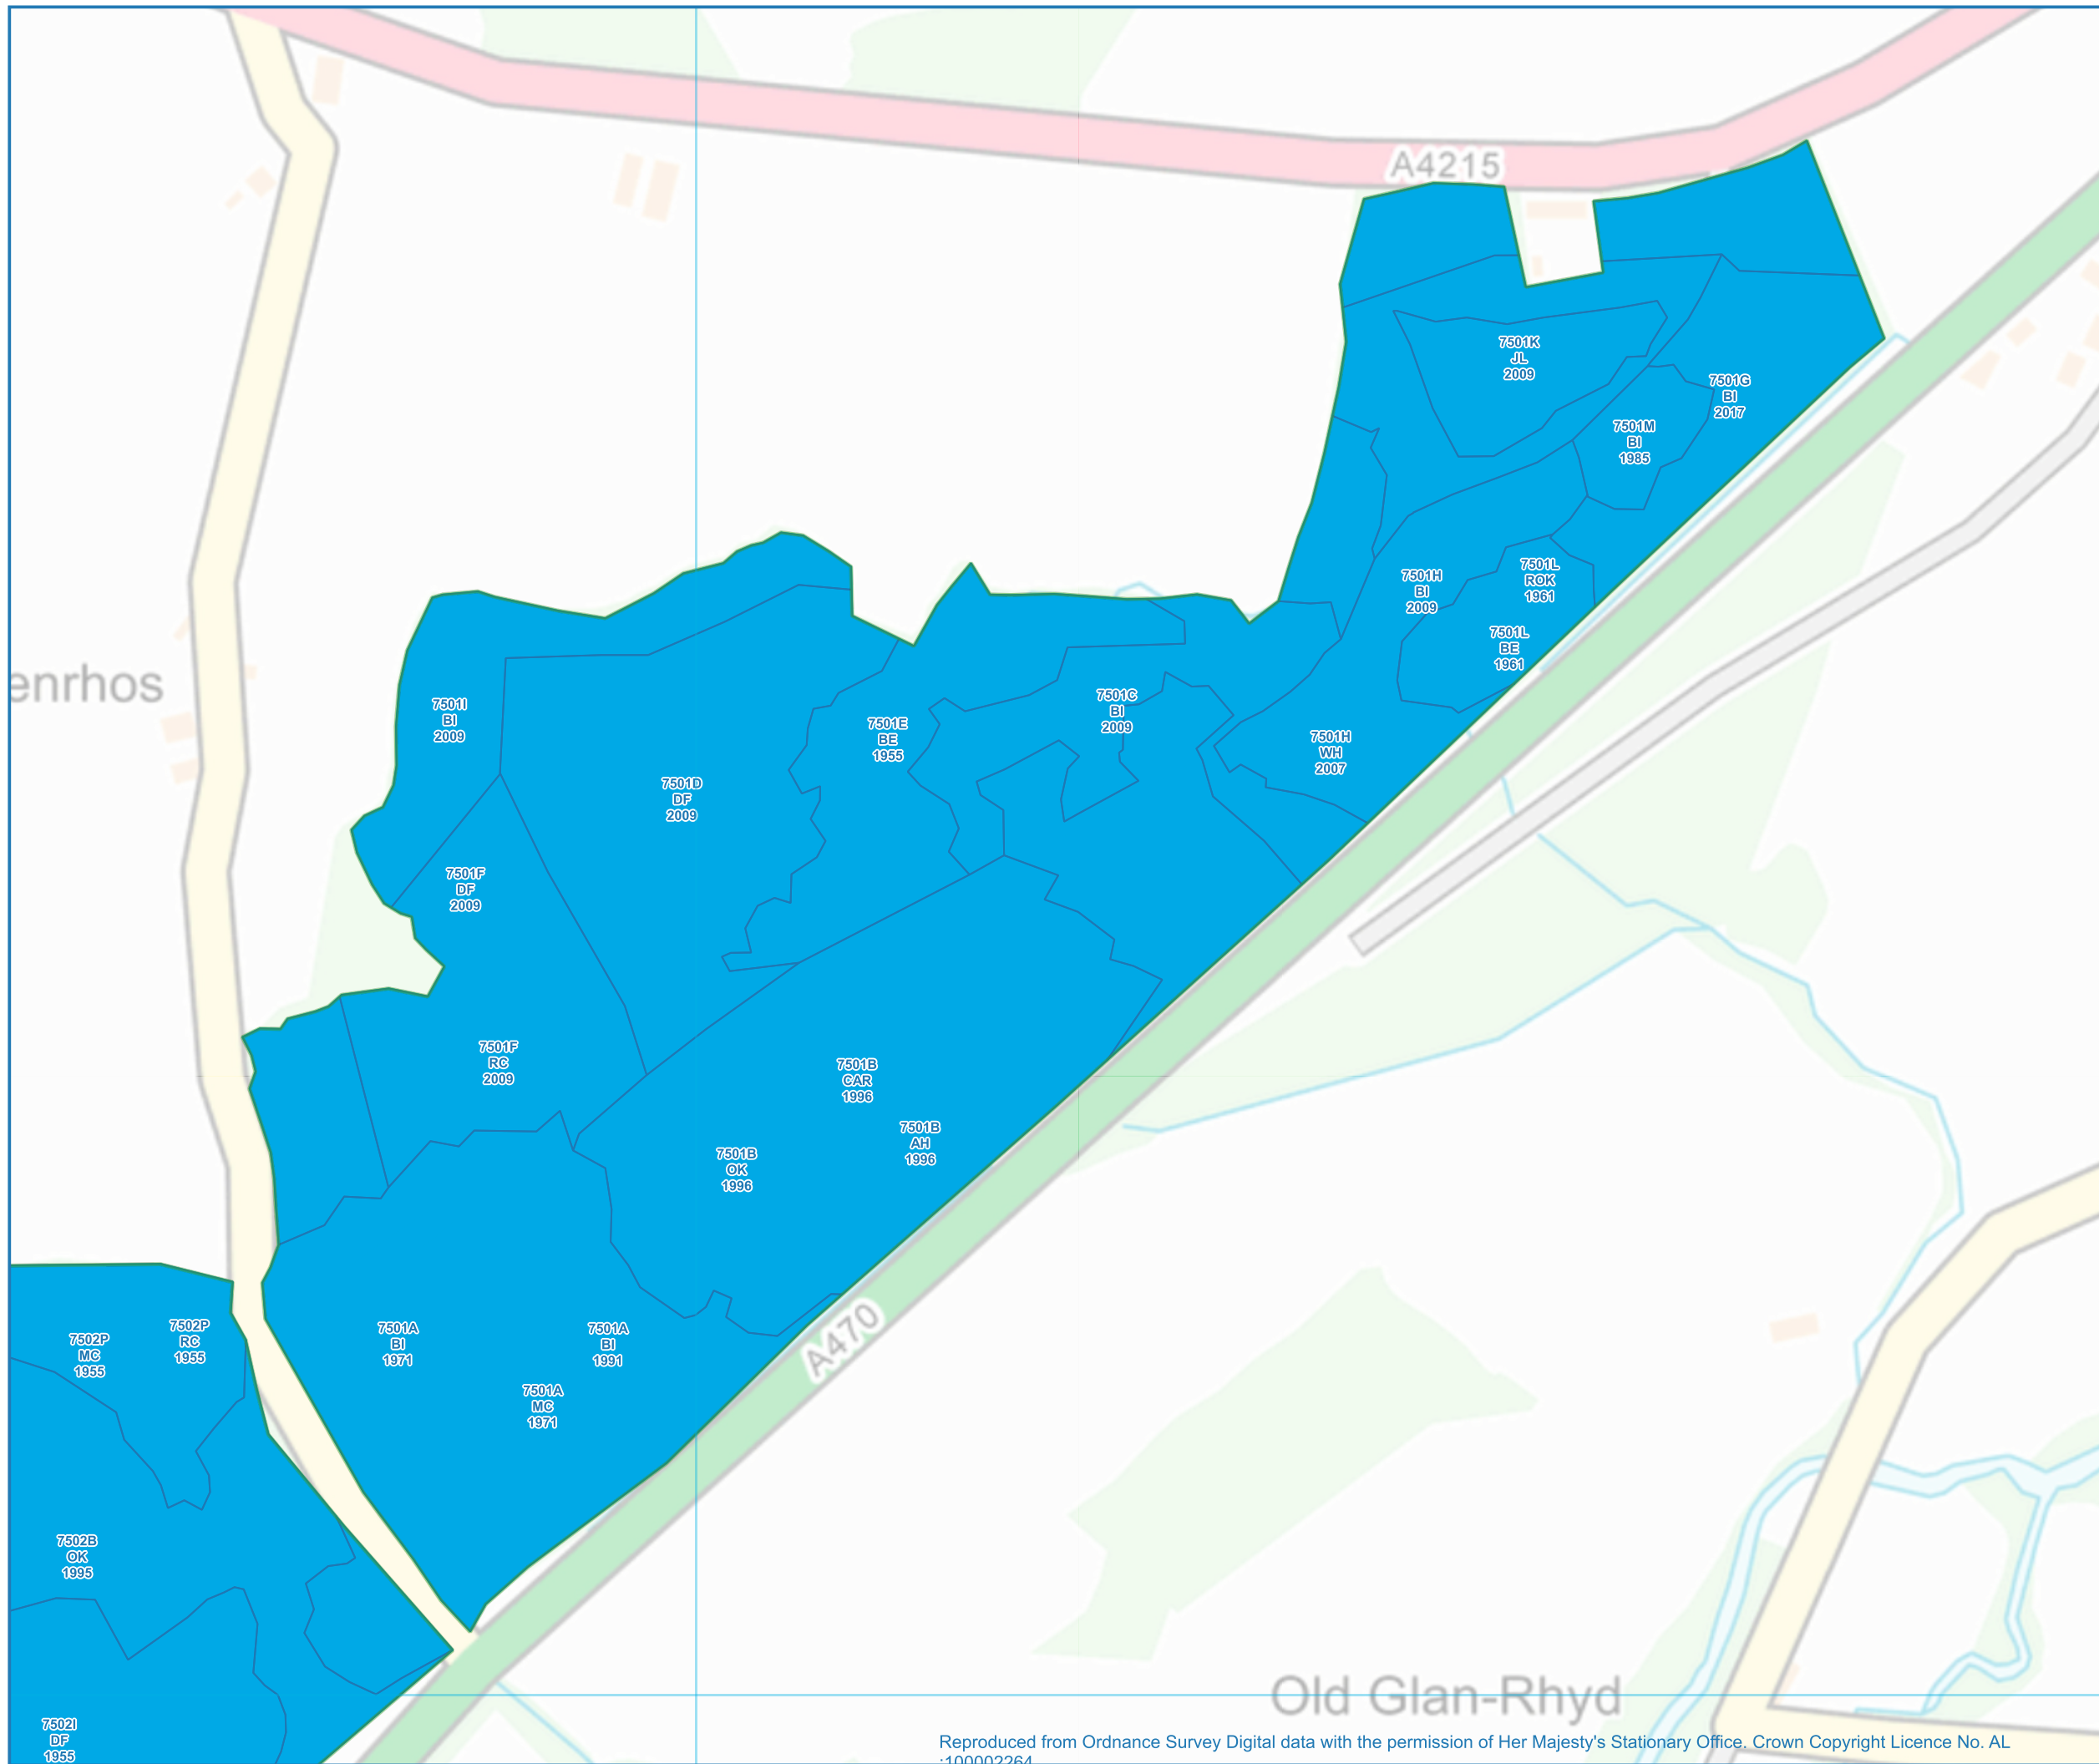

Mathau o Goedwigoedd ac Ailblannu

- Coetiroedd Torlannol
- Coetiroedd Cymysg Llydanddail yn Bennaf
- Coetiroedd Cymysg Conwydd yn Bennaf
- Ucheldir Cymru - llai digysgod
- Ucheldir Cymru - mwy digysgod
- Coetiroedd Olymol
- Tir Agored
- Tir Arall
- Heb ei Ddiffinio

Pryor & Rickett
Silviculture
Chartered Foresters & Woodland Consultants

1:2500
Scale Correct at A3
Grid Ref: SN981243
Date: 16/03/2022
Drawn by: Sam Roberts

Pryor and Rickett Silviculture
10 Priory Hill, Brecon, Wales, LD3 9DH
01874 620777 || Wales@silviculture.co.uk