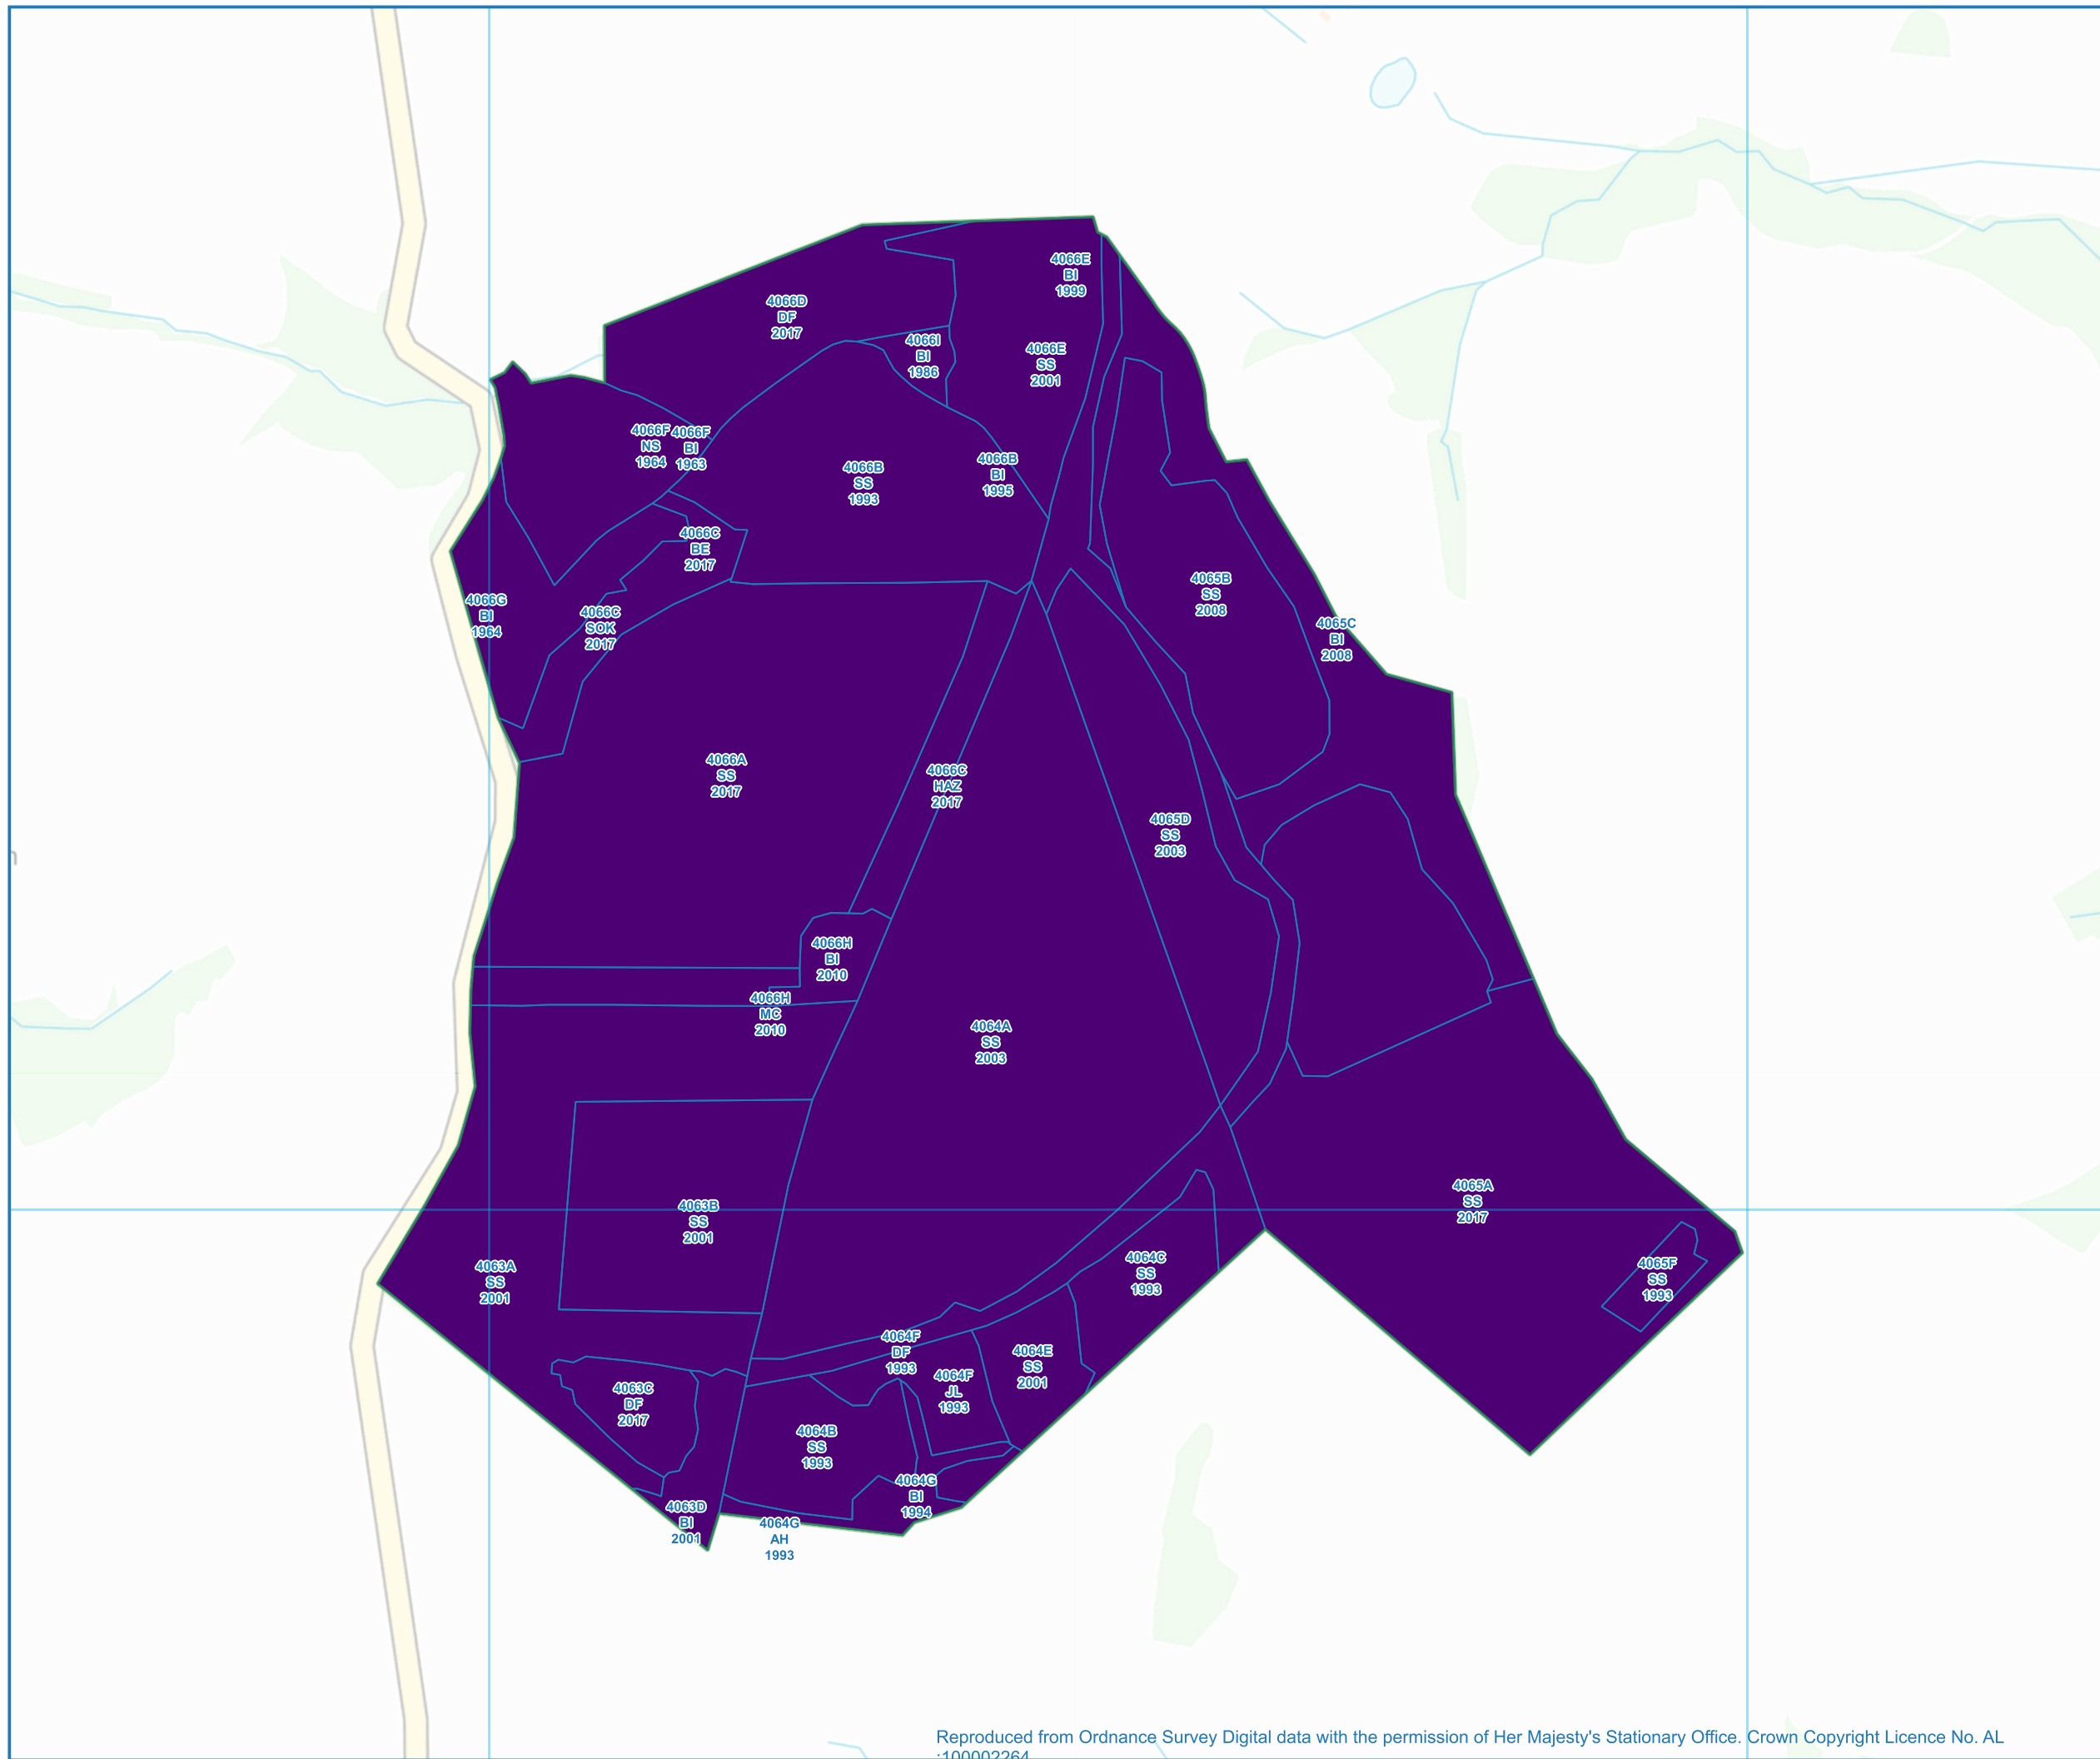

USK & GLASFYNYDD

Mathau o Goedwigoedd ac Ailblannu

- Coetiroedd Torlannol
- Coetiroedd Cymysg Llydanddail yn Bennaf
- Coetiroedd Cymysg Conwydd yn Bennaf
- Ucheldir Cymru - llai digysgod
- Ucheldir Cymru - mwy digysgod
- Coetiroedd Olymol
- Tir Agored
- Tir Arall
- Heb ei Ddiffinio

Pryor & Rickett
Silviculture
Chartered Foresters & Woodland Consultants

1:5000
Scale Correct at A3
Grid Ref: SO014342
Date: 16/03/2022
Drawn by: Sam Roberts

Pryor and Rickett Silviculture
10 Priory Hill, Brecon, Wales, LD3 9DH
01874 620777 || Wales@silviculture.co.uk